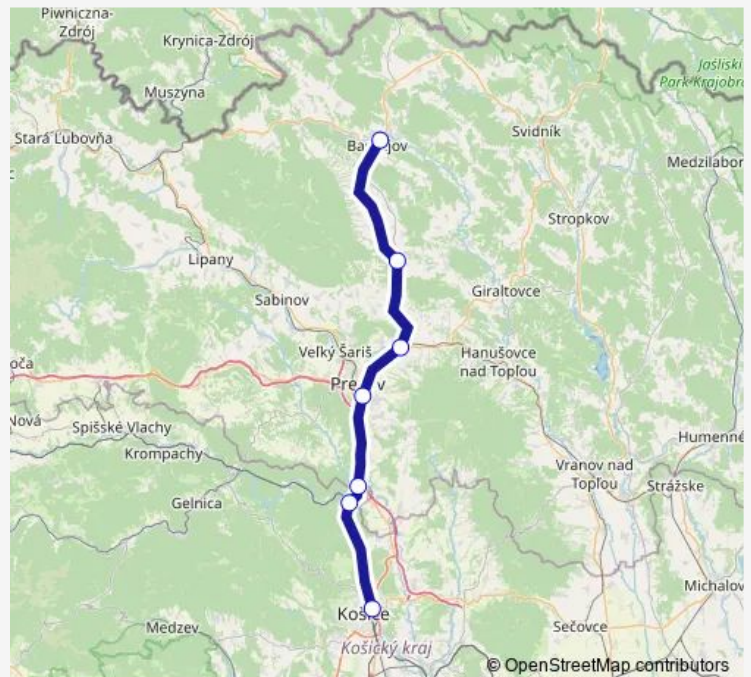

Rail Bardejov-Košice

[Go to website](#)

Direction

Košice — Bardejov

7 stops

[Open route schedule](#)

Košice

Kysak

Ličartovce

Prešov

Kapušany pri Prešove

Raslavice

Bardejov

Route schedule

Košice — Bardejov

Monday —

Tuesday —

Wednesday —

Thursday —

Friday —

Saturday 08:26

Sunday 08:26

Route info

Direction: Košice

Stops: 7

Trip Duration: 2 hour 0 min

Bardejov-Košice