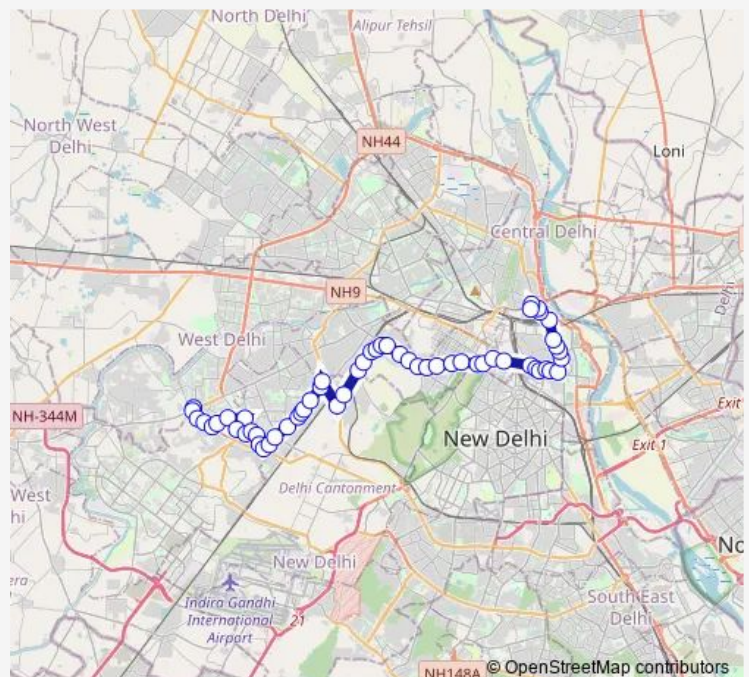

Bobby Soap

PS Mayapuri

Metal Forging

Route schedule

Uttam Nagar — Mori Gate Terminal

Monday 04:55-19:20

Tuesday 04:55-19:20

Wednesday 04:55-19:20

Thursday 04:55-19:20

Friday 04:55-19:20

Saturday 04:55-19:20

Sunday 04:55-19:20

Route info

Direction: Uttam Nagar

Stops: 57

Trip Duration: 1 hour 46 min

753down

BusMaps

Government Press

Mayapuri Depot

Naraina Vihar / Indra Market

Payal Cinema

Loha Mandi

Bentax