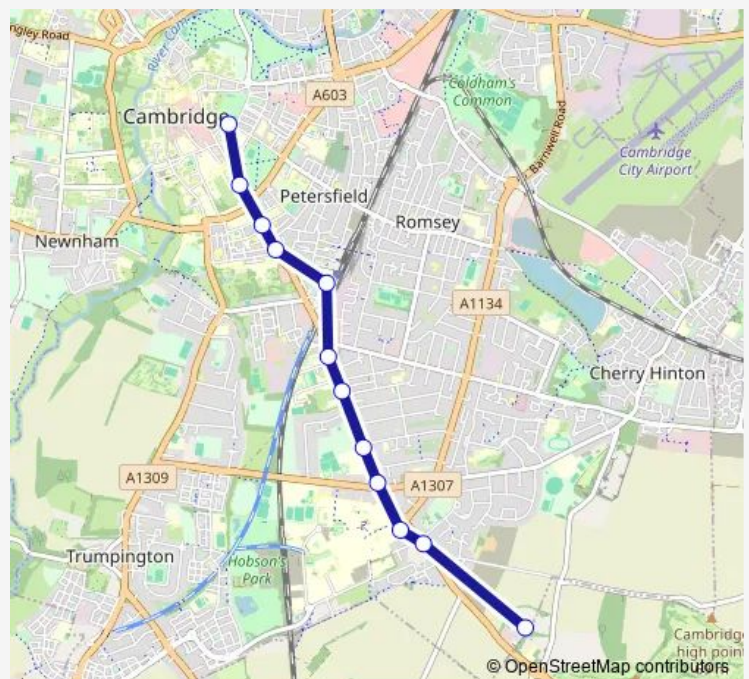

Red Cross Lane

Babraham Road Park-and-Ride

Route schedule

Drummer Street — Babraham Road Park-and-Ride

Monday 07:12-20:16

Tuesday 07:12-20:16

Wednesday 07:12-20:16

Thursday 07:12-20:16

Friday 07:12-20:16

Saturday 08:12-20:16

Sunday 09:20-18:20

Route info

Direction: Drummer Street

Stops: 12

Trip Duration: 0 hour 20 min

Direction

Babraham Road Park-and-Ride — Drummer Street

12 stops

[Open route schedule](#)

Babraham Road Park-and-Ride

Red Cross Lane

Hospital Bus Station

Long Road

Perse School

Babraham Road Park-and-Ride — Drummer Street

Monday 06:41-19:43

Tuesday 06:41-19:43

Wednesday 06:41-19:43

Thursday 06:41-19:43

Friday 06:41-19:43

Saturday 07:53-19:43

Sunday 08:50-17:50