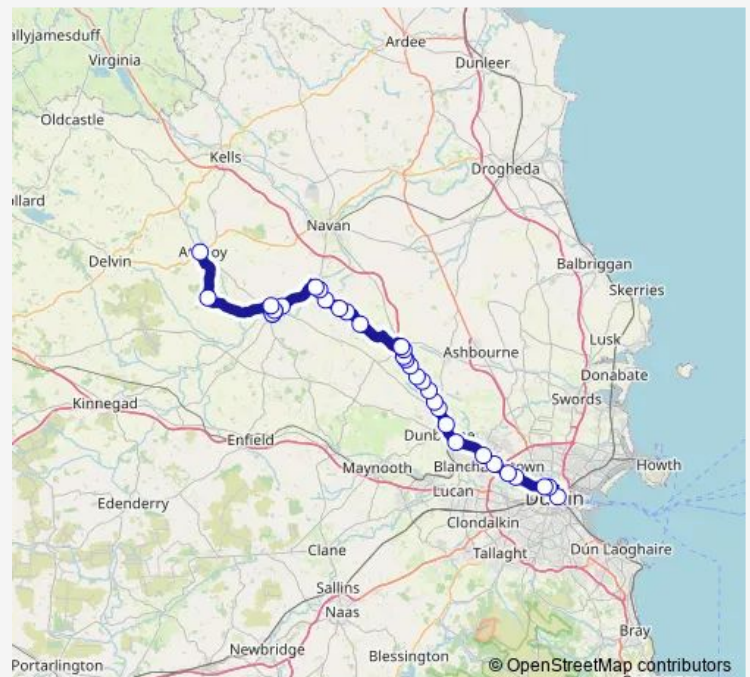

Thursday 07:15-19:15

Friday 07:15-19:15

Saturday 07:15-19:15

Sunday 07:15-19:15

Route info

Direction: Dublin Busáras

Stops: 33

Trip Duration: 1 hour 44 min

Direction: Athboy

Stops: 32

Trip Duration: 1 hour 56 min

N3 Slip Road

Parkway Station

Ashtown Roundabout

Phibsborough Po

Mater Hospital