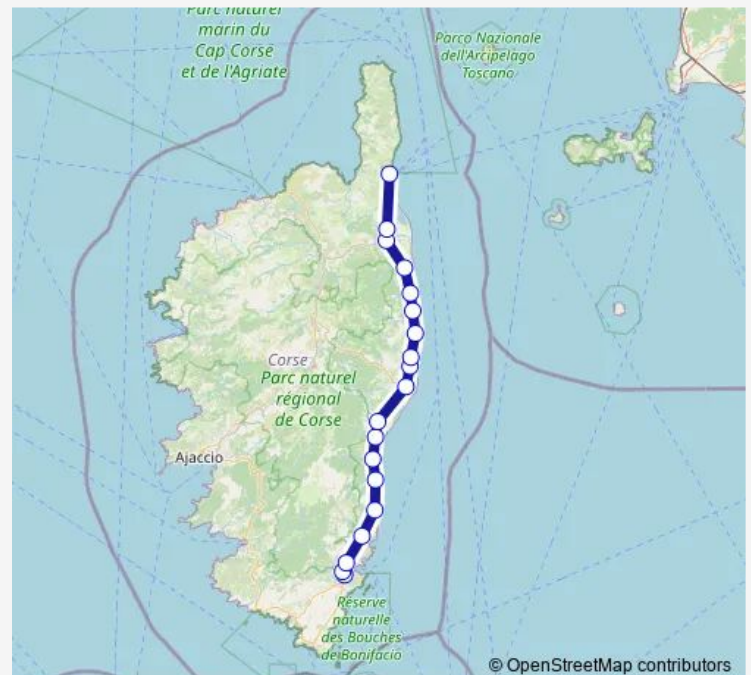

### Route info

Direction: Portivechju-A Gara DI Bus

Stops: 19

Trip Duration: 3 hour 0 min

© OpenStreetMap contributors