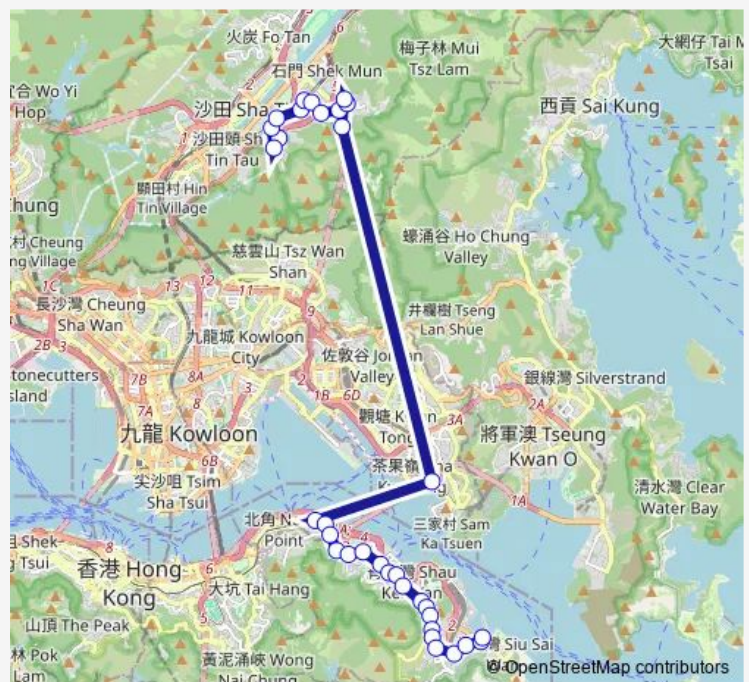

[Ctb] Ngau PEI SHA NEW Village, Ngau PEI SHA Street[[Kmb+Ctb] Ngau PEI SHA NEW Village/
Ngau PEI SHA NEW Village, Ngau PEI SHA Street[[Kmb] Ngau PEI SHA NEW Village][Lwb] Ngau PEI SHA NEW Village

[Ctb] Hang Seng University OF Hong Kong, Kwong SIN Street[[Kmb+Ctb] THE Hang Seng University OF Hong Kong/
Hang Seng University OF Hong Kong, Kwong SIN Street[[Kmb] THE Hang Seng University OF Hong Kong][Lwb] THE Hang Seng University OF Hong Kong

[Ctb] Cypress House Kwong Yuen Estate, Kwong SIN Street[[Kmb+Ctb] Cypress House/
Cypress House

Route schedule

[Ctb] Shui Chuen O Estate[[Kmb+Ctb] Shui Chuen O BUS Terminus/
Shui Chuen O Estate[[Kmb] Shui Chuen O B/T][Lwb] Shui Chuen O B/T — [Ctb] Chai WAN (East)

Stops: 33

Trip Duration: 1 hour 8 min

Kwong Yuen Estate, Kwong SIN Street[[Kmb] Cypress House][Lwb] Cypress House

[Ctb] SIU LEK Yuen, SIU LEK Yuen Road[[Kmb] SIU LEK Yuen][Lwb] SIU LEK Yuen

[Ctb] Tate'S Cairn Tunnel BUS-BUS Interchange[[Kmb+Ctb] Tate'S Cairn Tunnel/
Tate'S Cairn Tunnel Toll Plaza][Kmb] Tate'S Cairn Tunnel