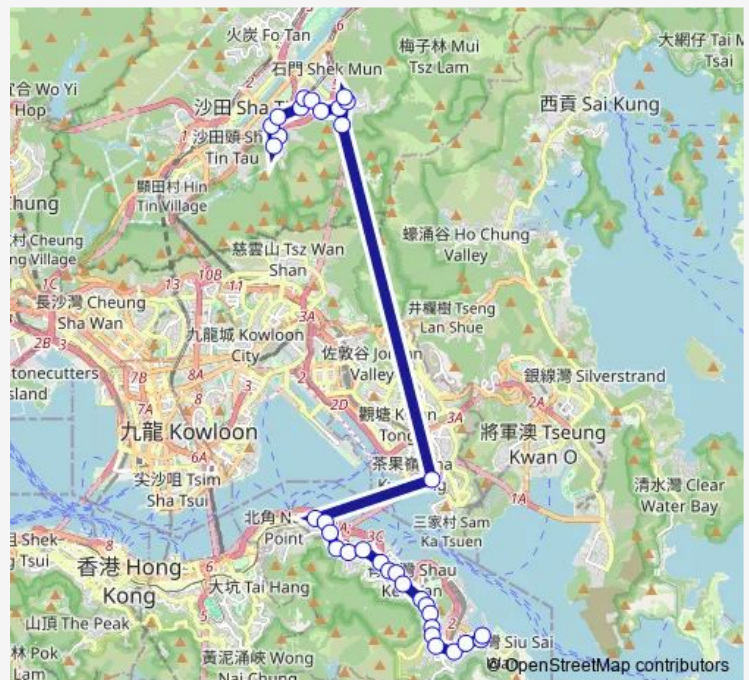

[Ctb] Ngau PEI SHA NEW Village, Ngau PEI SHA Street[[Kmb+Ctb] Ngau PEI SHA NEW Village/<Br>Ngau PEI SHA NEW Village, Ngau PEI SHA Street[[Kmb] Ngau PEI SHA NEW Village][Lwb] Ngau PEI SHA NEW Village

[Ctb] THE Hang Seng University OF Hong Kong, Kwong SIN Street[[Kmb+Ctb] THE Hang Seng University OF Hong Kong/<Br>The Hang Seng University OF Hong Kong, Kwong SIN Street[[Kmb] THE Hang Seng University OF Hong Kong][Lwb] THE Hang Seng University OF Hong Kong

[Ctb] Cypress House Kwong Yuen Estate, Kwong SIN Street[[Kmb+Ctb] Cypress House/<Br>Cypress House

**Route schedule**

[Ctb] Shui Chuen O Estate[[Kmb+Ctb] Shui Chuen O BUS Terminus/<Br>Shui Chuen O Estate[[Kmb] Shui Chuen O B/T][Lwb] Shui Chuen O B/T — [Ctb] Chai WAN (East)

Stops: 33

Trip Duration: 1 hour 7 min

Kwong Yuen Estate, Kwong SIN Street[[Kmb] Cypress House][Lwb] Cypress House

[Ctb] SIU LEK Yuen, SIU LEK Yuen Road[[Kmb] SIU LEK Yuen][Lwb] SIU LEK Yuen

[Ctb] Tate'S Cairn Tunnel BUS-BUS Interchange[[Kmb+Ctb] Tate'S Cairn Tunnel/<Br>Tate'S Cairn Tunnel BUS-BUS Interchange][Kmb] Tate'S Cairn Tunnel