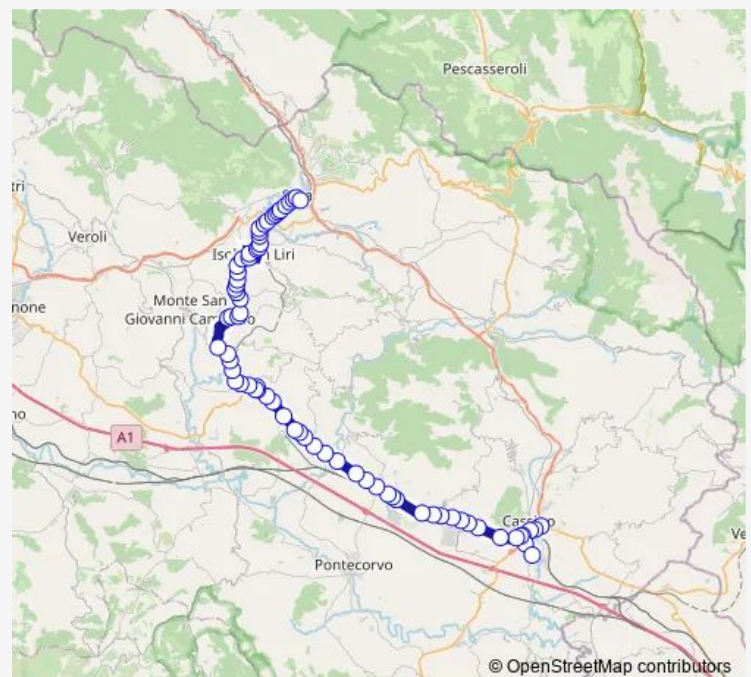

### Route schedule

Cassino Sud via De Nicola # f4440 — Sora | Stazione FS # f5890

Monday 14:30

Tuesday 14:30

Wednesday 14:30

Thursday 14:30

Friday 14:30

Saturday —

### Route info

Direction: Cassino Sud via De Nicola # f4440

Stops: 72

Trip Duration: 1 hour 20 min

Roccasecca | Via Casilina Via Ponticello # f5307

Roccasecca | Melfa # f5308

Roccasecca | Via Casilina Via Ortella # f5309