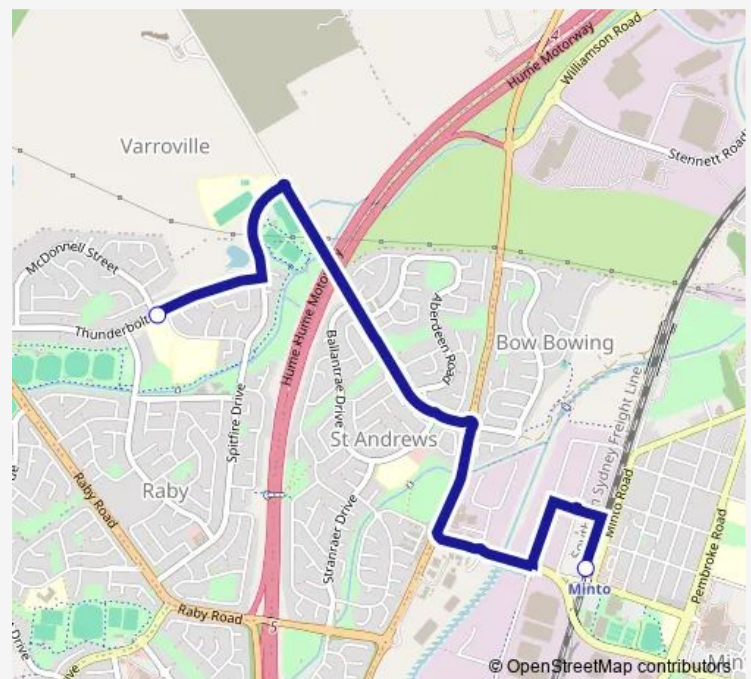

School Bus 4016 Robert Townson HS to Minto Station[Go to website](#)**Direction**

Robert Townson High School, Thunderbolt Dr — Minto Station, Somerset St

2 stops

[Open route schedule](#)

Robert Townson High School, Thunderbolt Dr

Minto Station, Somerset St

Route schedule

Robert Townson High School, Thunderbolt Dr — Minto Station, Somerset St

Monday	14:50
Tuesday	14:50
Wednesday	14:50
Thursday	14:50
Friday	—
Saturday	—
Sunday	—

Route info

Direction: Robert Townson High School, Thunderbolt Dr

Stops: 2

Trip Duration: 0 hour 8 min

4016 School Bus time schedules and route maps are available in an offline PDF at busmaps.com. Use the busmaps.com website to see live bus times, train schedule or subway schedule, and step-by-step directions for all public transit in Liverpool