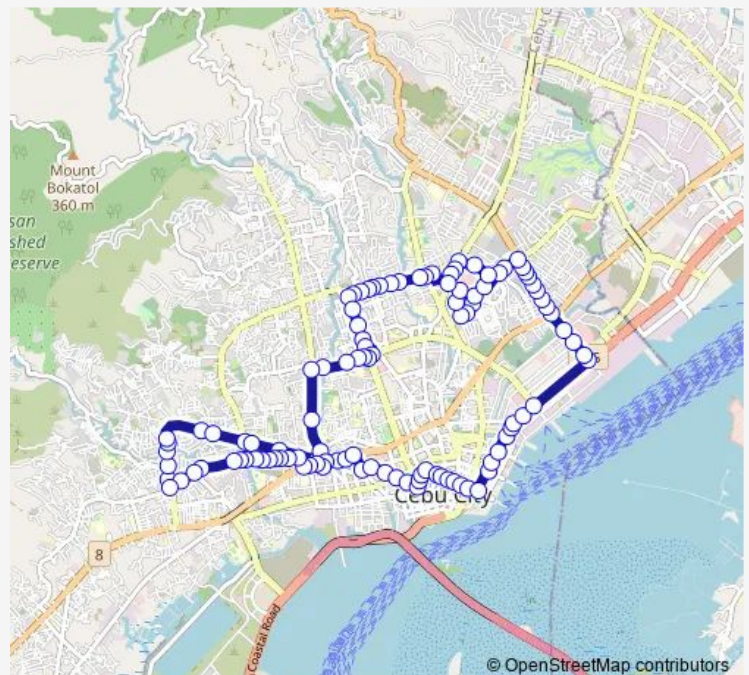

Thursday 06:00-23:15

Friday 06:00-23:15

Saturday 06:00-23:15

Sunday 06:00-23:15

Route info

Direction: (nodata)&F. Llamas St.

Stops: 110

Trip Duration: 0 hour 43 min

■ Labangon (Name Missing)

BusMaps

(nodata)&P. del Rosario Street

Manalili&Osmena Boulevard

Acacia Street&C.S. Rosal Street

Plaridel Extn.&Legaspi

Jakosalem&Jakosalem

Luzon Avenue&Arch. Reyes Avenue