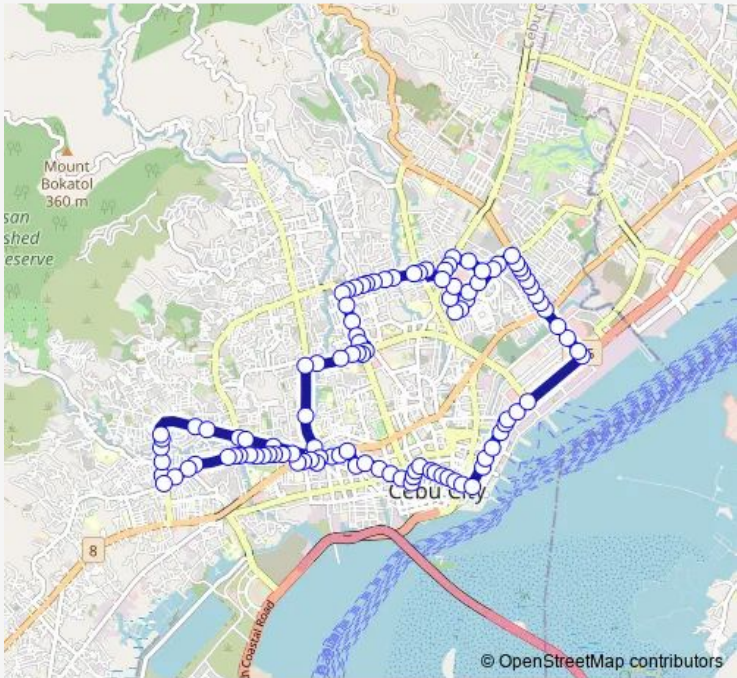

Bus LABANGON (Name Missing)

[Go to website](#)

Direction
 (nodata)&F. Llamas St. — (nodata)&Cebu South Road
 110 stops
[Open route schedule](#)

- (nodata)&F. Llamas St.
- (nodata)&F. Llamas St.
- F. Llamas St.&(nodata)
- (nodata)&F. Llamas St.
- F. Llamas St.&(nodata)
- (nodata)&F. Pacana Street
- (nodata)&Dona Esperanza Street
- Salvador Sreet&Katipunan Street
- (nodata)&Natalio Bacalso Avenue
- Balaga Street&Katipunan Street
- (nodata)&Katipunan Street
- Vicente Rama Avenue&Natalio Bacalso Avenue
- Natalio Bacalso Avenue&(nodata)
- (nodata)&Tupaz Street
- Natalio Bacalso Avenue&(nodata)
- Sanciangko&Sanciangko
- (nodata)&Sanciangko
- (nodata)&Osmena Boulevard
- V. Ranudo Street&F. Ramos Street
- P. Lopez Street&A. Borromeo
- Manalili&Magallanes Street

Route info
 Direction: (nodata)&F. Llamas St.
 Stops: 110
 Trip Duration: 0 hour 43 min

■ LABANGON (Name Missing) **BusMaps**

(nodata)&P. del Rosario Street

Manalili&Osmena Boulevard

Acacia Street&C.S. Rosal Street