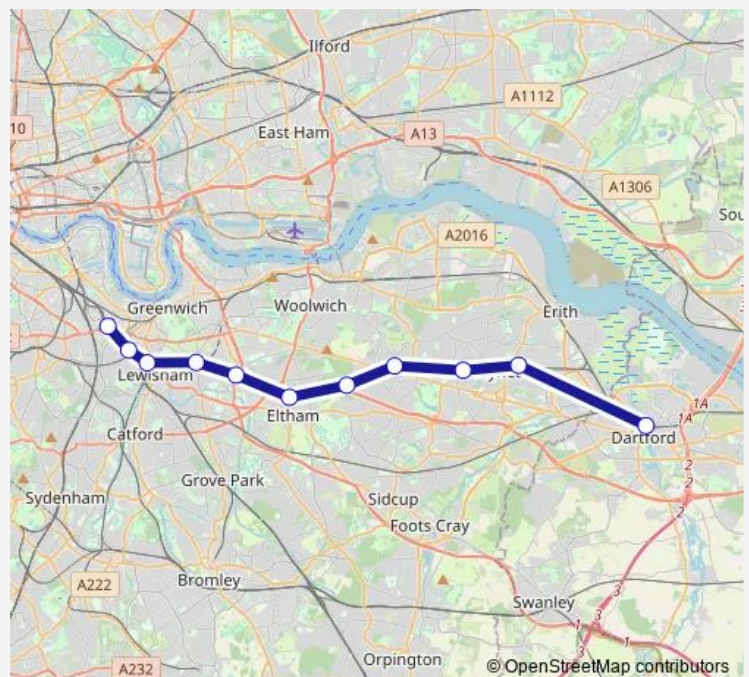

Rail Replacement Bus Service Se:Dfd->Nwx SE replacement bus service from DFD to Nwx

[Go to website](#)

Direction

Dartford — New Cross

11 stops

[Open route schedule](#)

Dartford

Barnehurst

New Cross

Route schedule

Dartford — New Cross

Monday

—

Tuesday

—

Wednesday

05:53-22:32

Route info

Direction: Dartford

Stops: 11

Trip Duration: 1 hour 19 min

Se:Dfd->Nwx Rail Replacement Bus Service time schedules and route maps are available in an offline PDF at busmaps.com. Use the busmaps.com website to see live bus times, train schedule or subway schedule, and step-by-step directions for all public transit in London