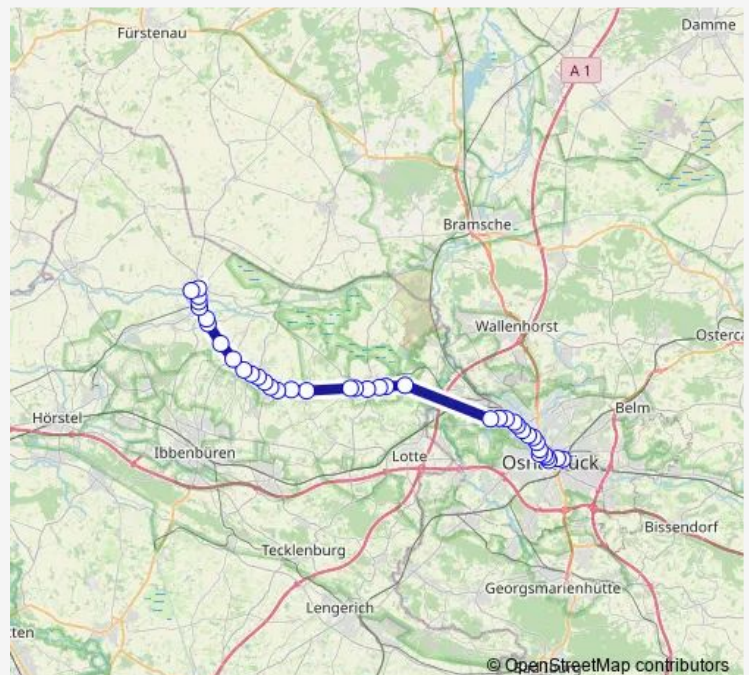

### Route schedule

Stockum, Ehrenmal — Lünen, Lippe Berufskolleg

Monday 07:15

Tuesday 07:15

Wednesday 07:15

Thursday 07:15

Friday 07:15

Saturday —

### Route info

Direction: Stockum, Ehrenmal

Stops: 31

Trip Duration: 0 hour 42 min

■ S10

BusMaps

Wethmar, Aschhoff

Wethmar, Fölger