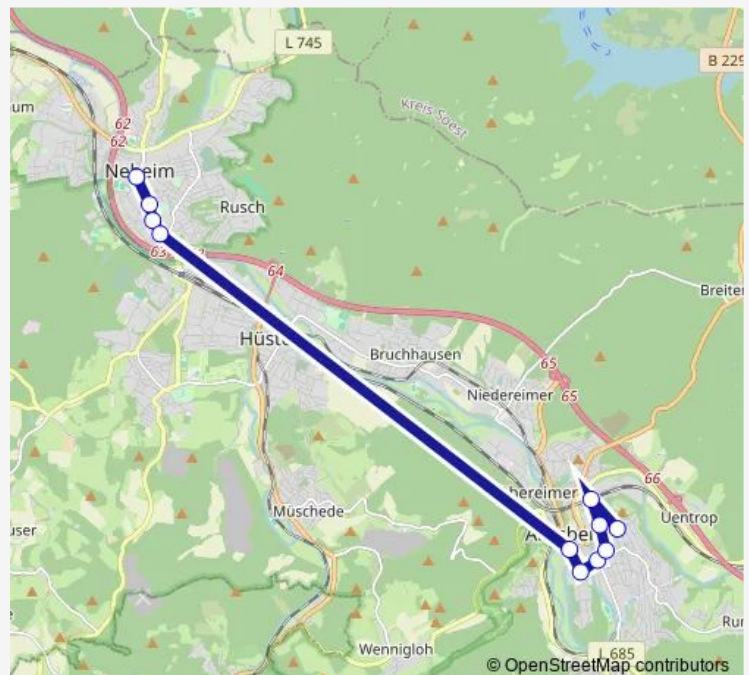

Arnsberg, Marienhospital

Route schedule

Neheim, Busbahnhof A — Arnsberg, Marienhospital

Monday 06:45-18:45

Tuesday 06:45-18:45

Wednesday 06:45-18:45

Thursday 06:45-18:45

Friday 06:45-18:45

Saturday —

Sunday —

Route info

Direction: Neheim, Busbahnhof A

Stops: 11

Trip Duration: 0 hour 27 min

■ S10

BusMaps

Direction

Arnsberg, Marienhospital — Neheim, Busbahnhof B

15 stops

[Open route schedule](#)

Arnsberg, Marienhospital

Arnsberg, Bezirksregierung

Arnsberg, Finanzamt

Arnsberg, Gutenbergplatz

Thursday 07:12-19:12

Friday 07:12-19:12

Saturday —

Sunday —

Route info

Direction: Arnsberg, Marienhospital

Stops: 15

Trip Duration: 0 hour 25 min