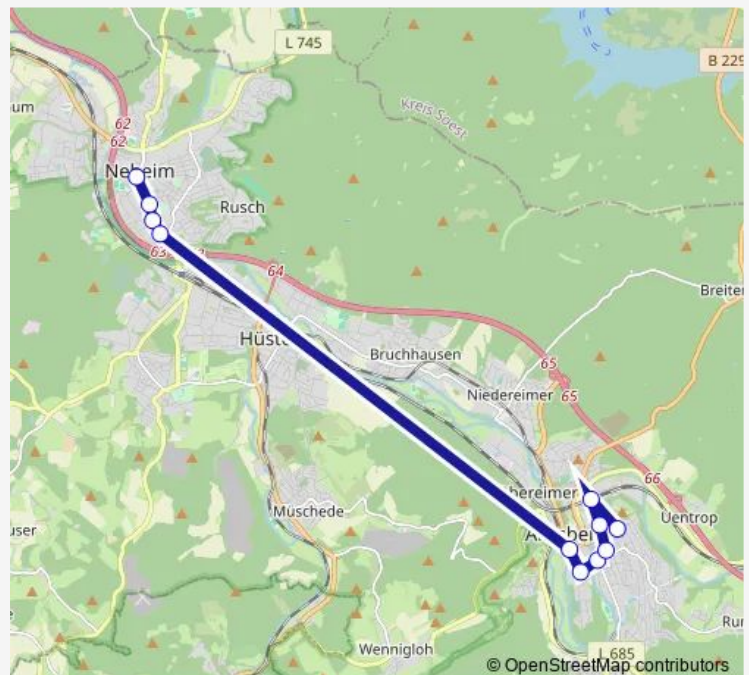

Arnsberg, Marienhospital

Route schedule

Neheim, Busbahnhof A — Arnsberg, Marienhospital

Monday 06:45-18:45

Tuesday —

Wednesday —

Thursday —

Friday 06:45-18:45

Saturday —

Sunday —

Route info

Direction: Neheim, Busbahnhof A

Stops: 11

Trip Duration: 0 hour 27 min

■ S10 — Arnsberg - Neheim

Direction

Arnsberg, Marienhospital — Neheim, Busbahnhof B

15 stops

[Open route schedule](#)

Arnsberg, Marienhospital

Arnsberg, Bezirksregierung

Arnsberg, Finanzamt

Arnsberg, Gutenbergplatz

Arnsberg, Europaplatz

Friday 07:12-19:12

Saturday —

Sunday —

Route info

Direction: Arnsberg, Marienhospital

Stops: 15

Trip Duration: 0 hour 25 min

S10 Bus time schedules and route maps are available in an offline PDF at busmaps.com. Use the busmaps.com website to see live bus times, train schedule or subway schedule, and step-by-step directions for all public transit in Arnsberg