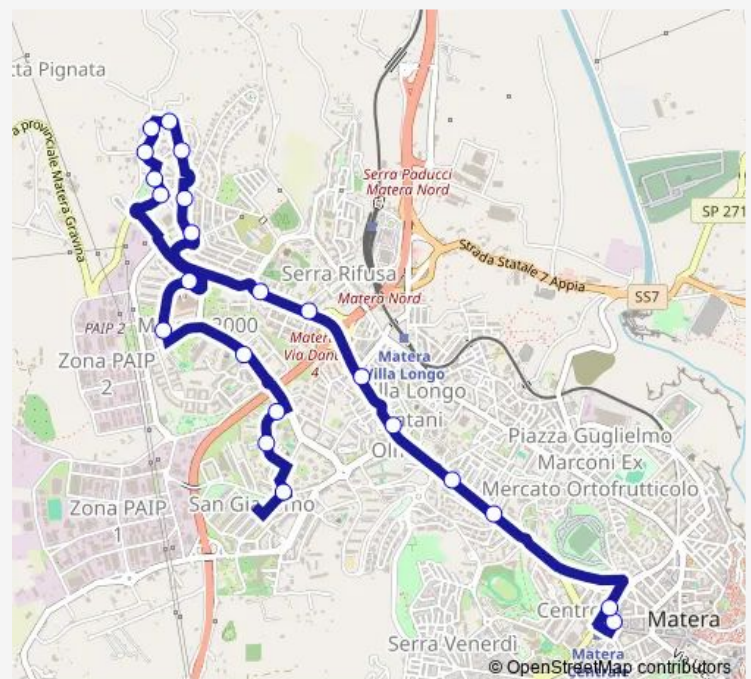

Via Dante

Via Dante

Via Dante

Via Dante

Via Gravina

Via Gravina

Piazzetta Vivaldi

Via Niccolò Paganini

Via Giovanni Falcone

Via Livantino

Via Livantino

Via Livantino

Via Borsellino

Via Carlo Alberto Dalla Chiesa

Via Gaio Sallustio Crispo

Via Sallustio Piazza

Thursday 13:35

Friday 13:35

Saturday —

Sunday —

Route info

Direction: Piazza Matteotti

Stops: 22

Trip Duration: 0 hour 20 min

S10 — Linea Speciale scolastica 10

S10 Bus time schedules and route maps are available in an offline PDF at busmaps.com. Use the busmaps.com website to see live bus times, train schedule or subway schedule, and step-by-step directions for all public transit in Matera