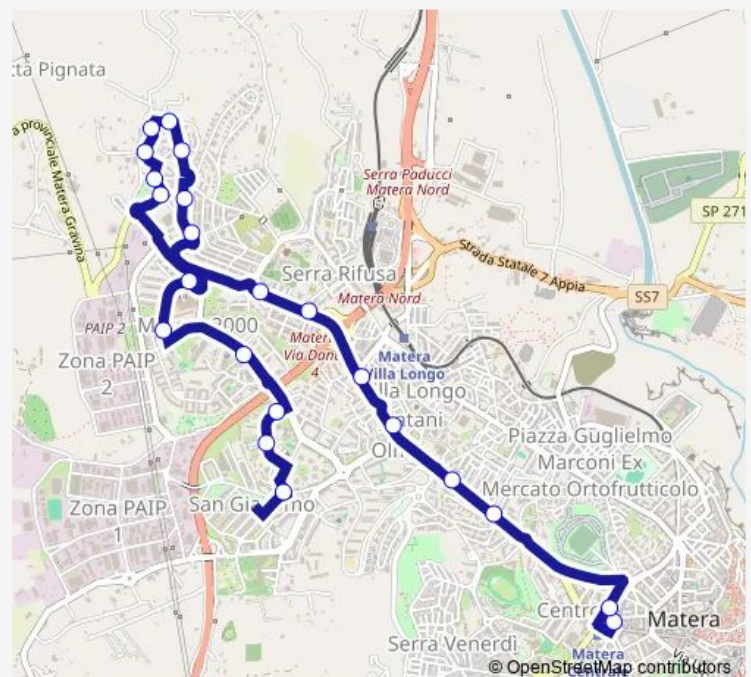

Via Dante

Via Dante

Via Dante

Via Dante

Via Gravina

Via Gravina

Piazzetta Vivaldi

Via Niccolò Paganini

Via Giovanni Falcone

Via Livantino

Via Livantino

Via Livantino

Via Borsellino

Via Carlo Alberto Dalla Chiesa

Via Gaio Sallustio Crispo

Via Sallustio Piazza

Thursday 13:35

Friday 13:35

Saturday —

Sunday —

Route info

Direction: Piazza Matteotti

Stops: 22

Trip Duration: 0 hour 20 min

S10 — Linea Speciale scolastica 10

S10 Bus time schedules and route maps are available in an offline PDF at busmaps.com. Use the busmaps.com website to see live bus times, train schedule or subway schedule, and step-by-step directions for all public transit in Matera