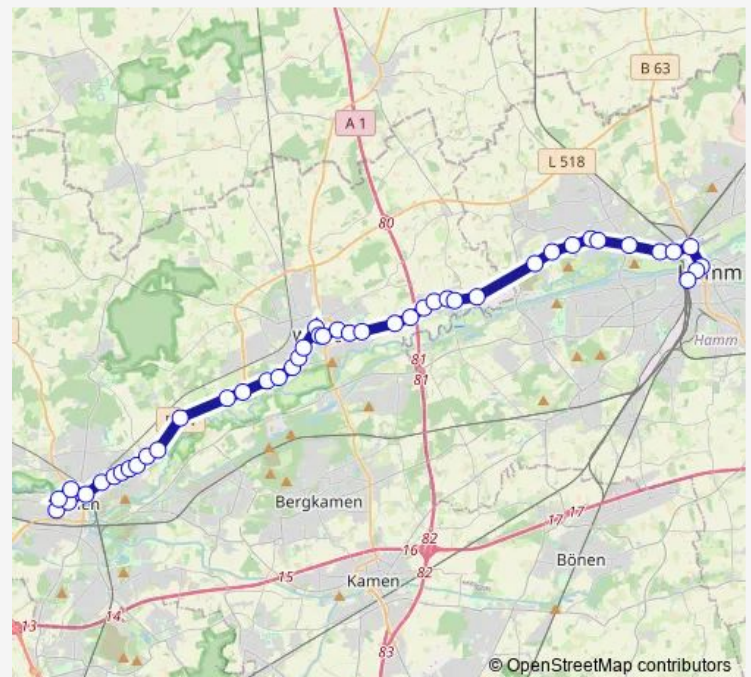

### Route schedule

Stockum, Ehrenmal — Lünen, Lippe Berufskolleg

Monday 07:15

Tuesday 07:15

Wednesday 07:15

Thursday 07:15

Friday 07:15

Saturday —

### Route info

Direction: Stockum, Ehrenmal

Stops: 31

Trip Duration: 0 hour 42 min

S10 — Hamm - Werne - Lünen

BusMaps

Wethmar, Aschhoff

Wethmar, Fölger