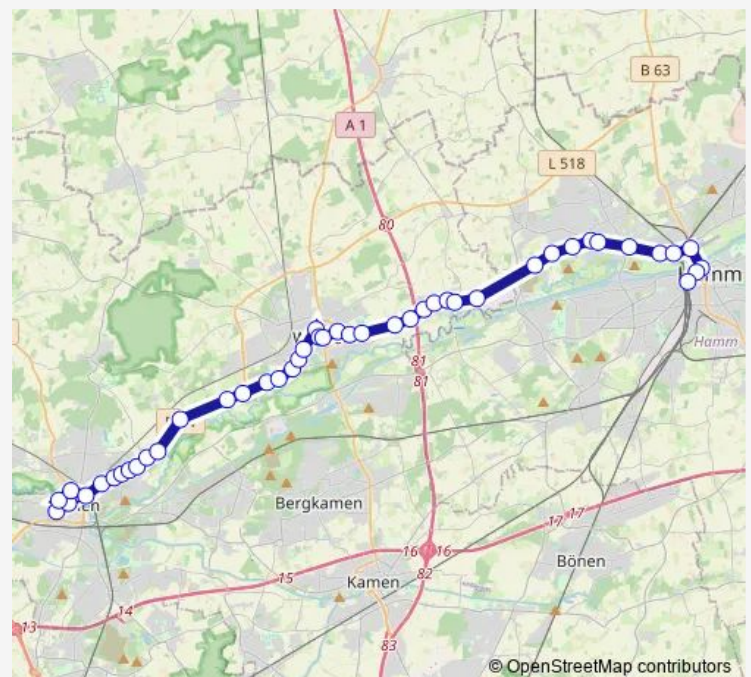

### Route schedule

Lünen, Lippe Berufskolleg — Hamm (Westf), Hauptbahnhof Bstg 7

Monday 05:03-20:48

Tuesday 05:03-19:25

Wednesday 05:03-19:25

Thursday 05:03-19:25

Friday 05:03-20:48

Saturday 07:33-19:50

### Route info

Direction: Lünen, Lippe Berufskolleg

Stops: 45

Trip Duration: 1 hour 5 min

■ S10

Werne, Markt

Werne, Neutor

Werne, Hansaring