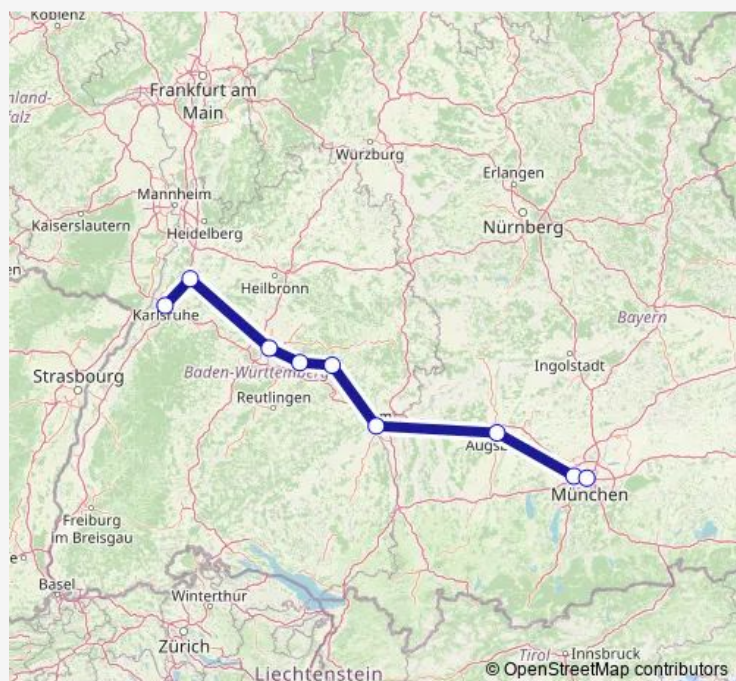

Rail IC 2267

[Go to website](#)

Direction

Karlsruhe Hbf — München Hbf

9 stops

[Open route schedule](#)

Karlsruhe Hbf

Bruchsal

Stuttgart Hbf

Plochingen

Göppingen

Ulm Hbf

Augsburg Hbf

München-Pasing

München Hbf

Route schedule

Karlsruhe Hbf — München Hbf

Monday 18:00-18:06

Tuesday 18:00-18:06

Wednesday 18:00-18:06

Thursday 18:00-18:06

Friday 18:00-18:06

Saturday 18:00-18:06

Sunday 18:00-18:06

Route info

Direction: Karlsruhe Hbf

Stops: 9

Trip Duration: 3 hour 6 min

■ IC 2267

IC 2267 Rail time schedules and route maps are available in an offline PDF at busmaps.com. Use the busmaps.com website to see live bus times, train schedule or subway schedule, and step-by-step directions for all public transit in Munich