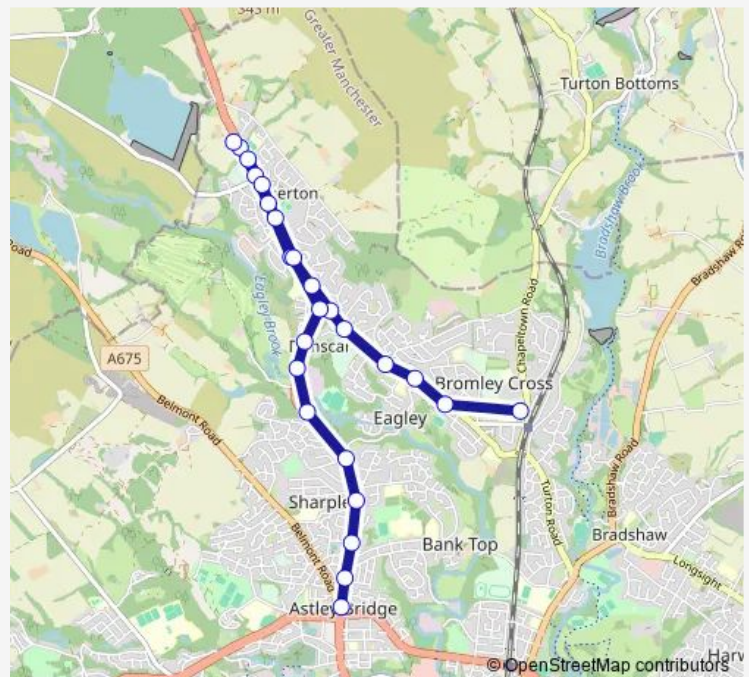

Dunscar Bridge

Reservoir

Kermoor Avenue

Route schedule

Turton High School — The Pineapple

Monday 15:10

Tuesday 15:10

Wednesday 15:10

Thursday 15:10

Friday 15:10

Saturday —

Sunday —

Route info

Direction: Turton High School

Stops: 25

Trip Duration: 0 hour 25 min

927 — Turton High School - Astley Bridge

Andrew Lane

Thorndyke Avenue

Rainshaw Street

The Pineapple

Direction

The Pineapple — Turton High School

26 stops

Dunscar Bridge

Shorefield Mount

Higher Dunscar

Mason Street

Egerton Vale

Longworth Road

The Cross Guns Inn

Egerton Terminus