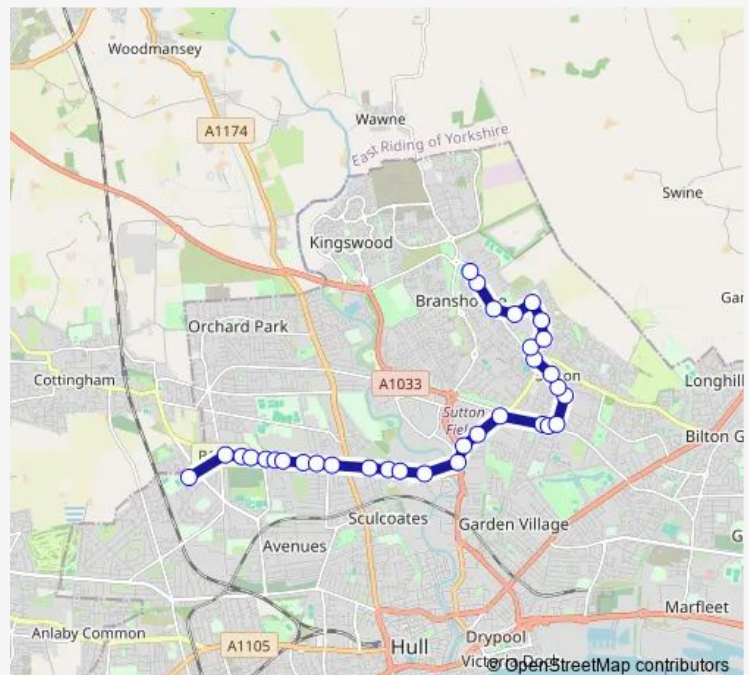

Thursday 16:15

Friday 16:15

Saturday —

Sunday —

Route info

Direction: Bishop Alcock Road

Stops: 33

Trip Duration: 0 hour 39 min

Friday 07:50

Saturday —

Sunday —

Route info

Direction: Ringstead Garth

Stops: 34

Trip Duration: 0 hour 50 min

Ferens Avenue