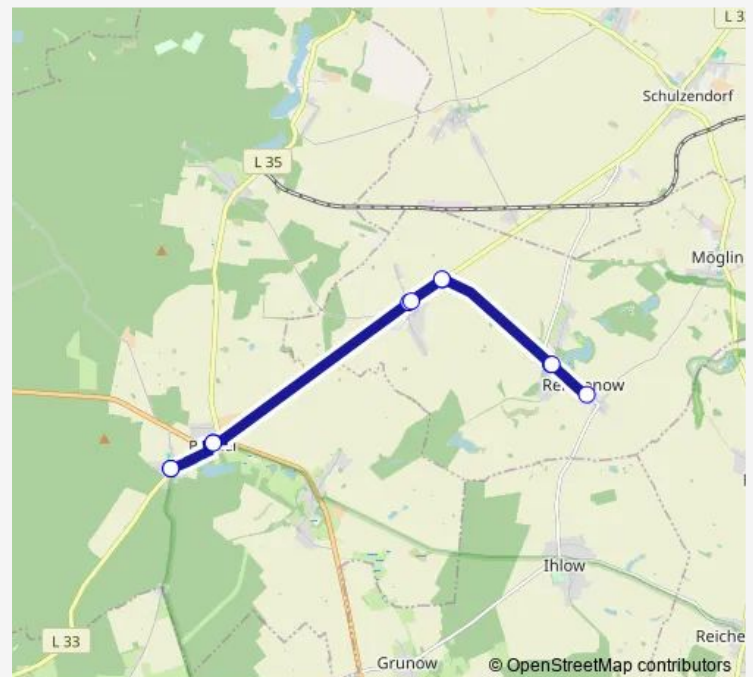

### Route schedule

Schulzendorf (MOL), Möglin — Strausberg, Lustgarten

Monday 06:42

Tuesday 06:42

Wednesday 06:42

Thursday 06:42

Friday 06:42

Saturday —

### Route info

Direction: Schulzendorf (MOL), Möglin

Stops: 21

Trip Duration: 0 hour 52 min

■ 927

BusMaps