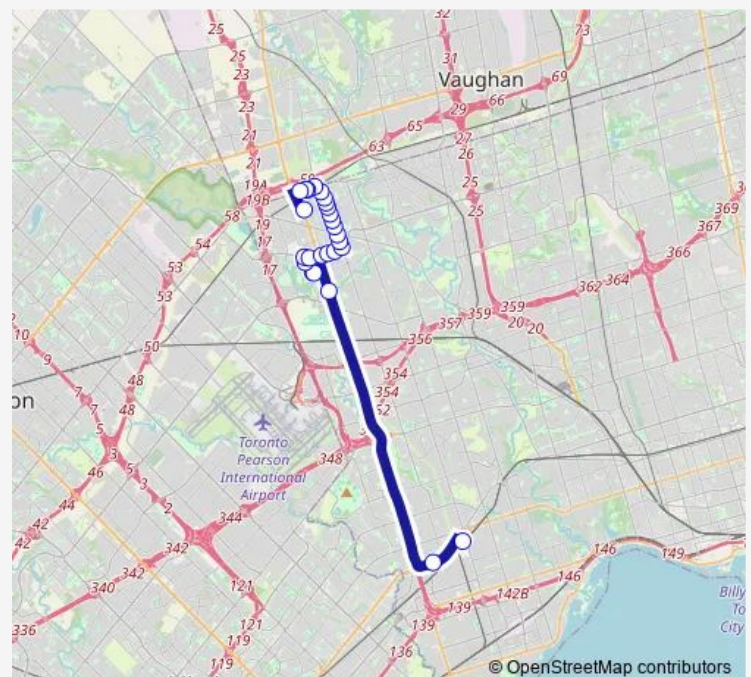

Martin Grove Rd at Silverstone Dr

Martin Grove Rd at Royalcrest Rd

Martin Grove Rd at Gihon Spring Dr

Martin Grove Rd at Brunello Gate

### Route schedule

Kipling Station — Royalcrest Rd at Highway 27 East Side

Monday 07:28-01:10<sup>+1</sup>

Tuesday 07:28-01:10<sup>+1</sup>

Wednesday 07:28-01:10<sup>+1</sup>

Thursday 07:28-01:10<sup>+1</sup>

### Route info

Direction: Kipling Station

Stops: 26

Trip Duration: 0 hour 53 min

927 — Highway 27 Express

Steeles Ave West at Martin Grove Rd West Side

Steeles Ave West Loop at Martin Grove Rd

Opposite 6793-6823 Steeles Ave West

Opposite 6807 Steeles Ave West

Royalcrest Rd at Highway 27 East Side