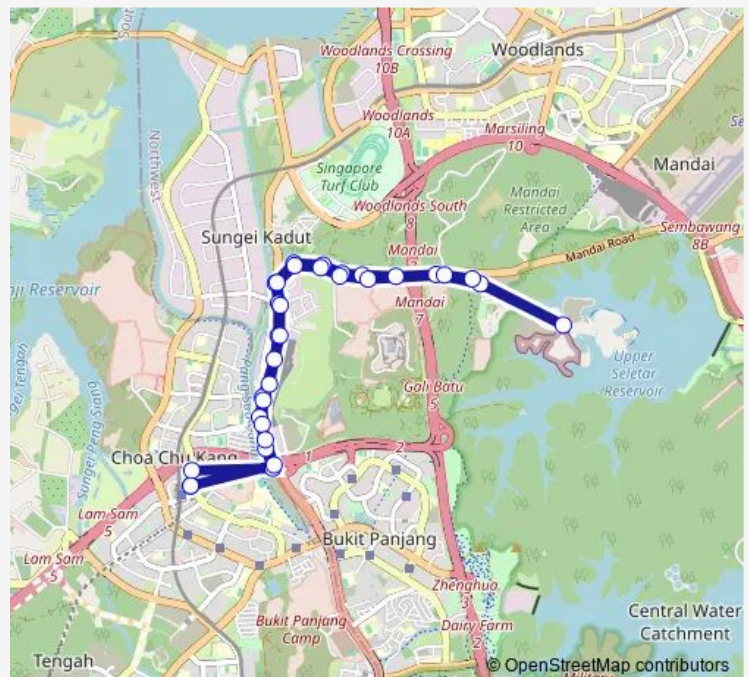

Bus 927

[Go to website](#)

Direction

Choa Chu Kang Int — Choa Chu Kang Int

33 stops

[Open route schedule](#)

- Choa Chu Kang Int
- Northvale Condo
- Bef Yew Tee Flyover
- Aft Yew Tee Flyover
- Heavy Veh Pk
- Yew Tee Ind Est
- Thong Huat Bros Pte Ltd
- Da Di Glass
- Opp Mandai Est
- Bef Mandai Rd
- Aft W'Lands Rd
- Opp Mandai CD Trg Village
- Opp Mandai Police Trg Camp
- Opp Police Tactical Trg Camp
- Bef Bke
- Opp Mandai Camp 2
- Aft Mandai Rd
- S'Pore Zoo
- Bef Mandai Rd
- Mandai Camp 2
- Police Tactical Trg Camp

Route schedule

Choa Chu Kang Int — Choa Chu Kang Int

Monday	06:00
Tuesday	06:00
Wednesday	06:00
Thursday	06:00
Friday	06:00
Saturday	06:00
Sunday	06:00

Route info

Direction: Choa Chu Kang Int

Stops: 33

Trip Duration: 1 hour 14 min