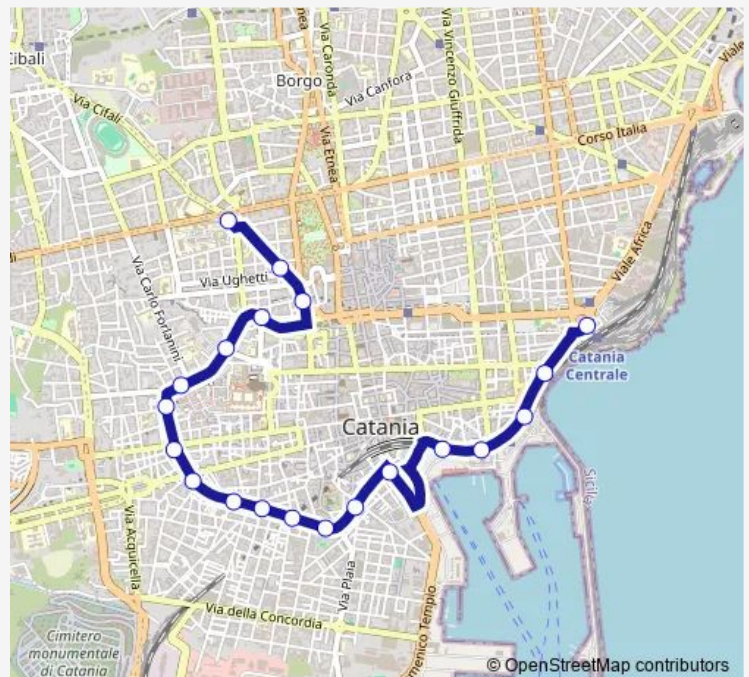

Friday 07:03-21:45

Saturday 07:03-21:45

Sunday 07:15-20:30

Route info

Direction: S.M. Gesù Garibaldi

Stops: 20

Trip Duration: 0 hour 30 min

431R — Circolare interna sinistra

Direction

Giovanni Xxiii Stazione Centrale — S.M. Gesù Garibaldi

21 stops

[Open route schedule](#)

Giovanni Xxiii Stazione Centrale

Libertà D'Amico

Libertà Mascagni

Libertà Gorizia

Libertà Sella

Vittorio Veneto Province Est

D'Annunzio Vittorio Veneto Nord

D'Annunzio Orlando

D'Annunzio Giuffrida

Monserato Imbriani

Cavour Est

Etnea Empedocle

Saturday 06:30-21:15

Sunday 06:50-20:00

Route info

Direction: Giovanni Xxiii Stazione Centrale

Stops: 21

Trip Duration: 0 hour 36 min

431R Bus time schedules and route maps are available in an offline PDF at busmaps.com. Use the busmaps.com website to see live bus times, train schedule or subway schedule, and step-by-step directions for all public transit in Catania