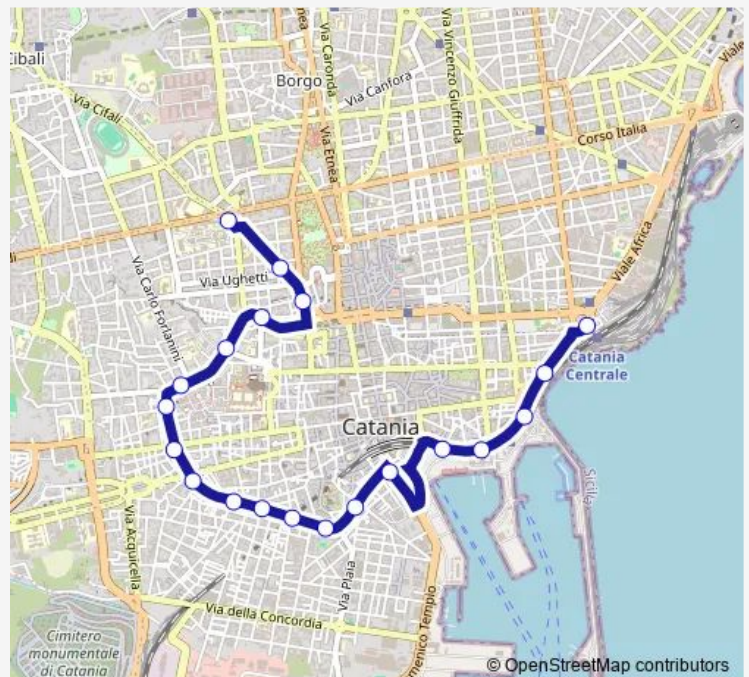

Friday 07:03-21:45

Saturday 07:03-21:45

Sunday 07:15-20:30

Route info

Direction: S.M. Gesù Garibaldi

Stops: 20

Trip Duration: 0 hour 35 min

431r — Circolare interna sinistra

Direction

Giovanni Xxiii Stazione Centrale — S.M. Gesù Garibaldi

21 stops

[Open route schedule](#)

Giovanni Xxiii Stazione Centrale

Libertà D'Amico

Libertà Mascagni

Libertà Gorizia

Libertà Sella

Vittorio Veneto Province Est

D'Annunzio Vittorio Veneto Nord

D'Annunzio Orlando

D'Annunzio Giuffrida

Monserato Imbriani

Cavour Est

Etnea Empedocle

Saturday 06:30-21:15

Sunday 06:50-20:00

Route info

Direction: Giovanni Xxiii Stazione Centrale

Stops: 21

Trip Duration: 0 hour 33 min

431r Bus time schedules and route maps are available in an offline PDF at busmaps.com. Use the busmaps.com website to see live bus times, train schedule or subway schedule, and step-by-step directions for all public transit in Catania