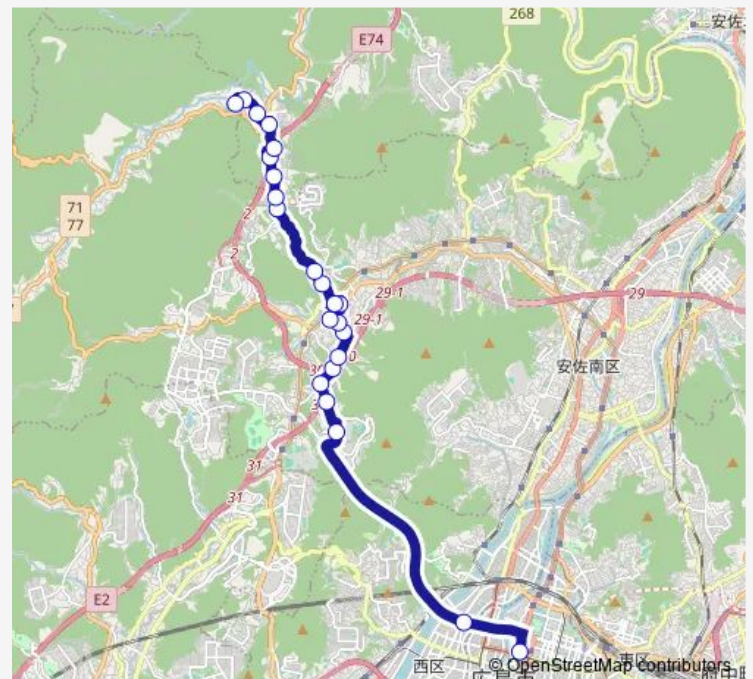

Thursday 07:08-21:38

Friday 07:08-21:38

Saturday 07:53-21:38

Sunday 07:53-21:38

Route info

Direction: 広島バスセンター

Stops: 23

Trip Duration: 0 hour 39 min