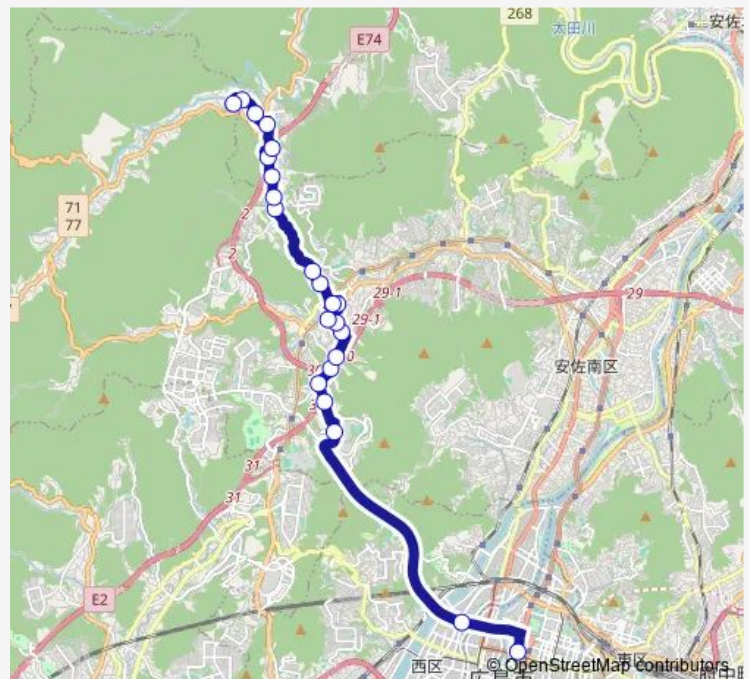

Thursday 07:08-21:38

Friday 07:08-21:38

Saturday 07:53-21:38

Sunday 07:53-21:38

Route info

Direction: 広島バスセンター

Stops: 23

Trip Duration: 0 hour 39 min