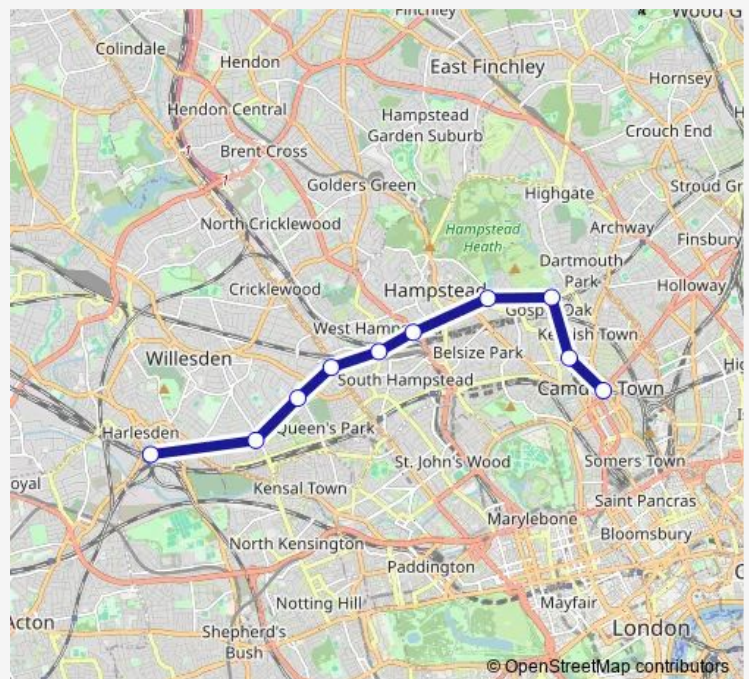

Rail Replacement Bus Service London Overground Willesden Junction - Camden Road

[Go to website](#)

Direction

Willesden Junction — Camden Road

10 stops

[Open route schedule](#)

Willesden Junction

Kensal Rise

Route schedule

Willesden Junction — Camden Road

Monday —

Tuesday —

Wednesday —

Thursday —

Friday —

Saturday —

Sunday

08:10

Route info

Direction: Willesden Junction

Stops: 10

Trip Duration: 1 hour 12 min

London Overground — Willesden Junction - Camden Road

BusMaps