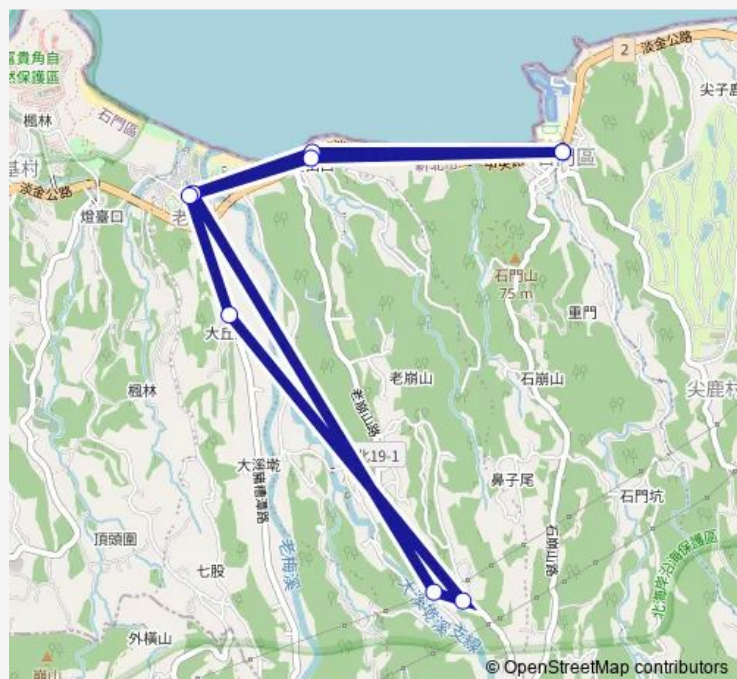

### Route schedule

石門區公所 — 石門區公所

Monday 06:55-10:30

Tuesday 06:55-10:30

Wednesday 06:55-10:30

Thursday 06:55-10:30

Friday 06:55-10:30

Saturday —

### Route info

Direction: 石門區公所

Stops: 9

Trip Duration: 17 hour 5 min

F151-0655、1030 Bus time schedules and route maps are available in an offline PDF at [busmaps.com](https://busmaps.com). Use the [busmaps.com](https://busmaps.com) website to see live bus times, train schedule or subway schedule, and step-by-step directions for all public transit in Taipei