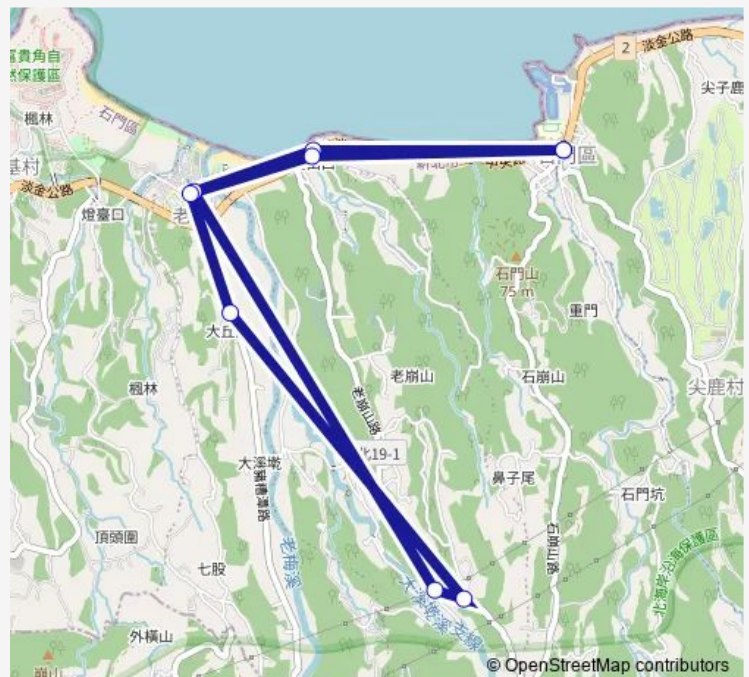

Direction

石門區公所 — 石門區公所

9 stops

[Open route schedule](#)

石門區公所

崩山口

老梅

玉佛寺

山溪集會所

大丘田

老梅

崩山口

石門區公所

Route schedule

石門區公所 — 石門區公所

Monday 06:55-10:30

Tuesday 06:55-10:30

Wednesday 06:55-10:30

Thursday 06:55-10:30

Friday 06:55-10:30

Saturday —

Sunday —

Route info

Direction: 石門區公所

Stops: 9

Trip Duration: 13 hour 30 min