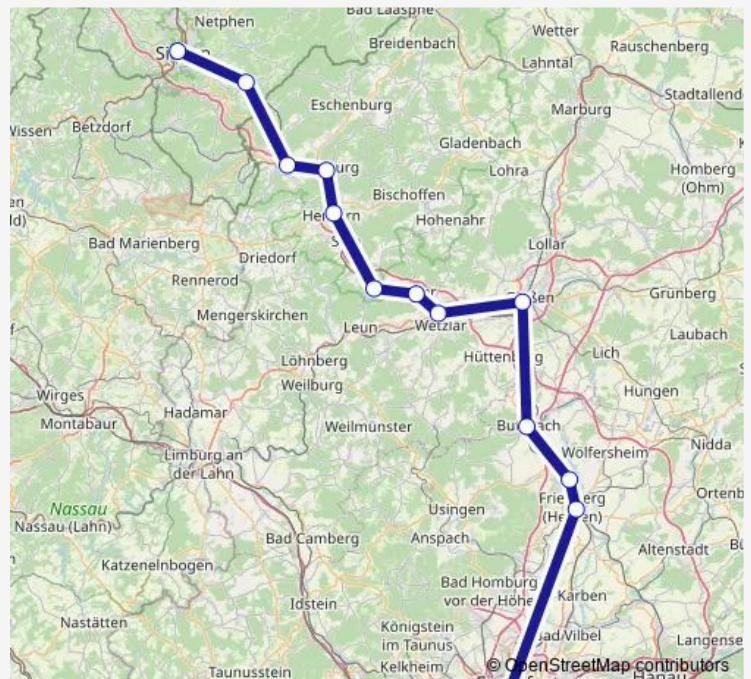

### Route schedule

Frankfurt (Main) Hauptbahnhof — Siegen Hbf

Monday 08:20

Tuesday 08:20

Wednesday 08:20

Thursday 08:20

Friday 08:20

Saturday —

### Route info

Direction: Frankfurt (Main) Hauptbahnhof

Stops: 8

Trip Duration: 1 hour 45 min

RE99