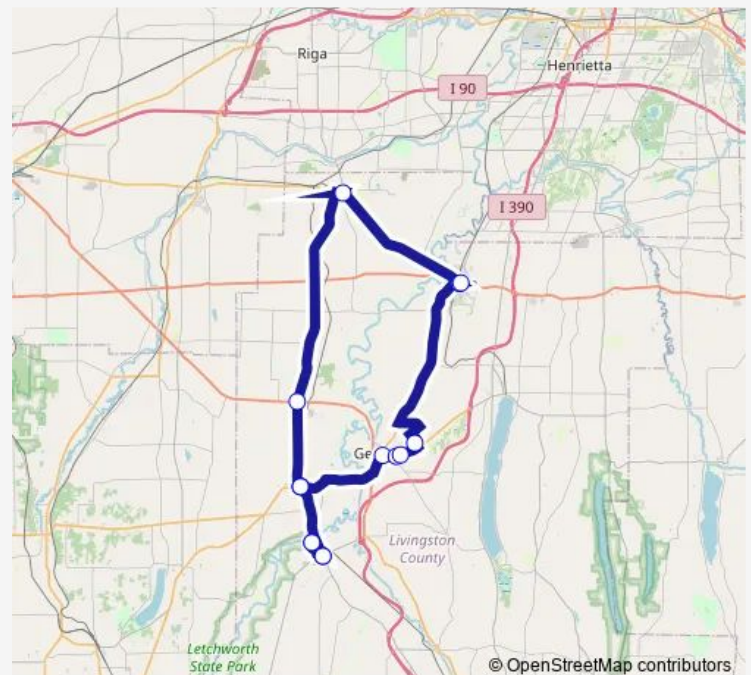

South & Temple Hill

137 Main - Geneseo

180 Main - Leicester

Main & opp 180 Main-Leicester

11 Murray Hill-Mt. Morris

Main & Lake - Mt Morris

### Route schedule

11 Murray Hill-Mt. Morris — Main & Lake - Mt Morris

Monday 15:30

Tuesday 15:30

Wednesday 15:30

Thursday 15:30

Friday 15:30

Saturday —

### Route info

Direction: 11 Murray Hill-Mt. Morris

Stops: 18

Trip Duration: 1 hour 50 min

■ Liv 231 — Mt. Morris/Caledonia/Avon

**Direction**

Main &amp; Lake - Mt Morris — Main &amp; Lake - Mt Morris

15 stops

[Open route schedule](#)

Main &amp; Lake - Mt Morris

11 Murray Hill-Mt. Morris

180 Main - Leicester

Main &amp; opp 180 Main-Leicester

Main &amp; South-Geneseo

South &amp; Country

South &amp; Livingston Health Ctr