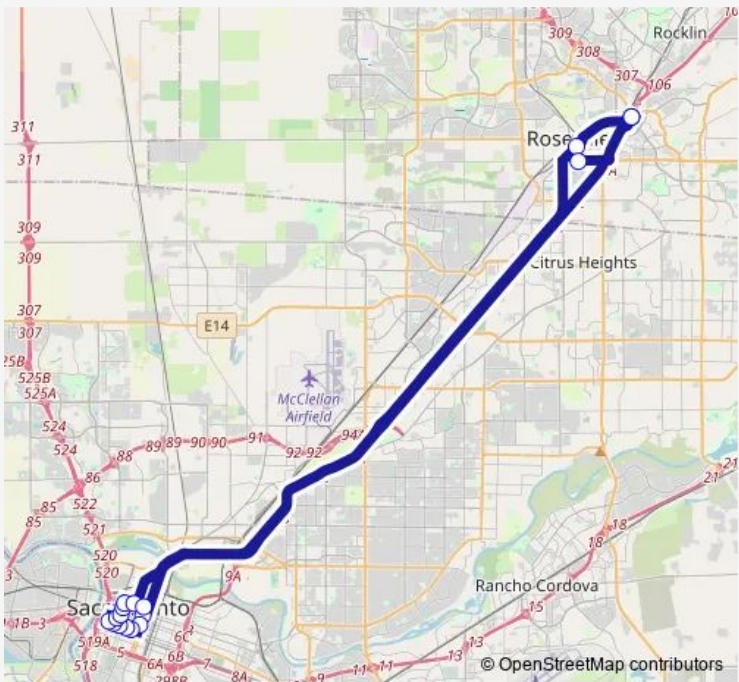

**Direction**  
 Taylor RD & Eureka RD (Nb) — Taylor RD & Eureka RD (Nb)  
 17 stops  
[Open route schedule](#)

- Taylor RD & Eureka RD (Nb)
- Vernon ST & Grant ST (Sb)
- 15th ST & K ST (Sb)
- 15th ST & N ST (Sb)
- P ST & 13th ST (Eb)
- P ST & 11th ST (Eb)
- P ST & 9TH ST (Wb)
- P ST & 7TH ST (Wb)
- 5TH ST & P ST (Nb)
- N ST & 7TH ST (Eb)
- 8TH ST & Capitol AVE (Nb)
- 8TH ST & K ST (Nb)
- 8TH ST & I ST (Nb)
- H ST & 11th ST (Eb)
- H ST & 14th ST (Eb)
- Douglas Blvd & Buljan DR (Sb)
- Taylor RD & Eureka RD (Nb)

**Route schedule**  
 Taylor RD & Eureka RD (Nb) — Taylor RD & Eureka RD (Nb)

Monday	16:37
Tuesday	16:37
Wednesday	16:37
Thursday	16:37
Friday	16:37
Saturday	—
Sunday	—

**Route info**  
 Direction: Taylor RD & Eureka RD (Nb)  
 Stops: 17  
 Trip Duration: 1 hour 40 min

The schedule is provided in the local timezone. Times with "(+1)" indicate departures on the next day.

PDF file created on 2025-01-16

2024 BusMaps.com - All Rights Reserved