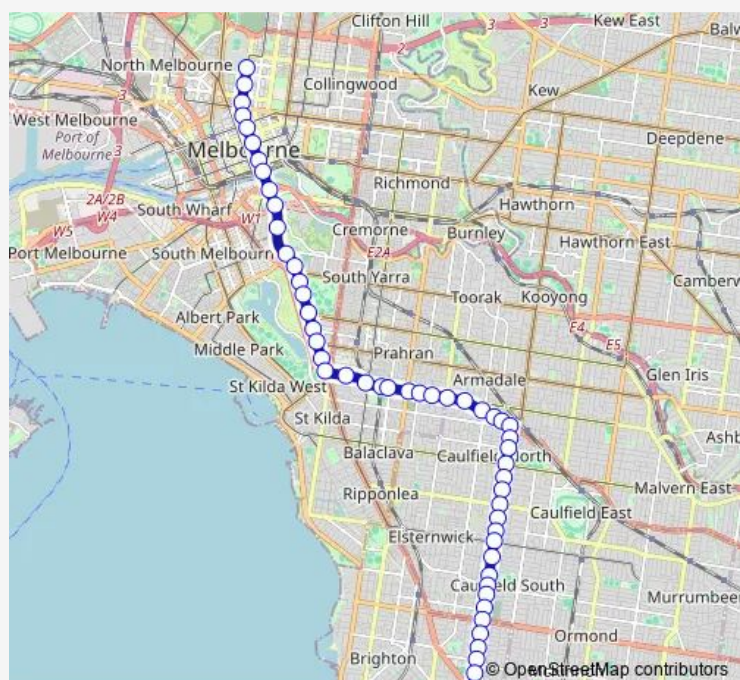

Route schedule

57-Glenhuntly Rd/Hawthorn Rd (Caulfield) — 68-East Brighton/Hawthorn Rd (Brighton East)

Monday	06:43
Tuesday	—
Wednesday	—
Thursday	—
Friday	—
Saturday	—
Sunday	—

Route info

Direction: 57-Glenhuntly Rd/Hawthorn Rd (Caulfield)

Stops: 12

Trip Duration: 0 hour 6 min

64 — Melbourne University - East Brighton

Direction

68-East Brighton/Hawthorn Rd (Brighton East) — 1-Melbourne University/Swanston St (Carlton)

56 stops

[Open route schedule](#)

68-East Brighton/Hawthorn Rd (Brighton East)

67-Howell St/Hawthorn Rd (Brighton East)

66-Union St/Hawthorn Rd (Brighton East)

65-Davey Ave/Hawthorn Rd (Brighton East)

64-Taylor St/Hawthorn Rd (Brighton East)