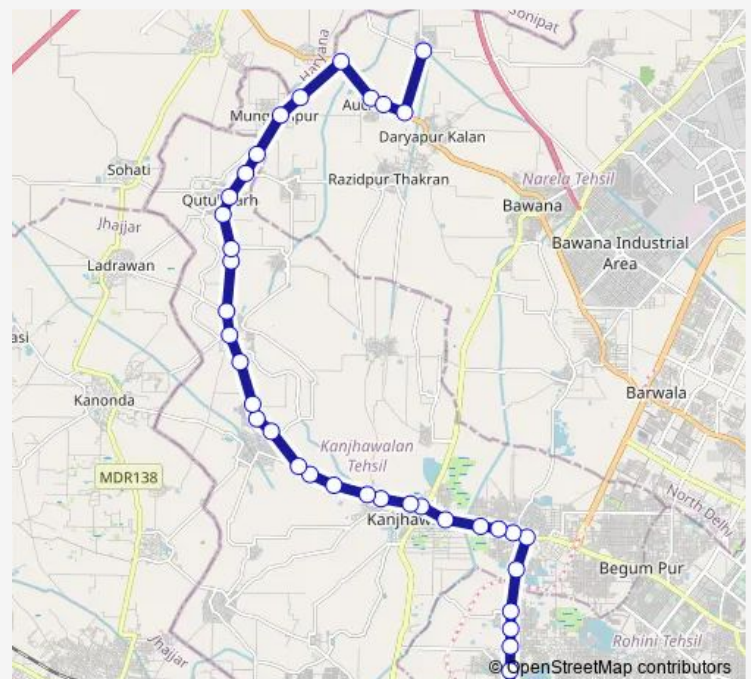

Jonti Crossing

Jonti Village

Tatesar Village

Route schedule

Rani Khera Depot 1 — Harewali Gaon

Monday 04:10-08:58

Tuesday 04:10-08:58

Wednesday 04:10-08:58

Thursday 04:10-08:58

Friday 04:10-08:58

Saturday 04:10-08:58

Sunday 04:10-08:58

Route info

Direction: Rani Khera Depot 1

Stops: 38

Trip Duration: 1 hour 35 min

■ 191stlup

BusMaps

Tatesar Gurukul

Balaji Enclave

Punjab Khor Village

Punjab Khor Village

Divya Dham Ashram

Jatt Khor Crossing