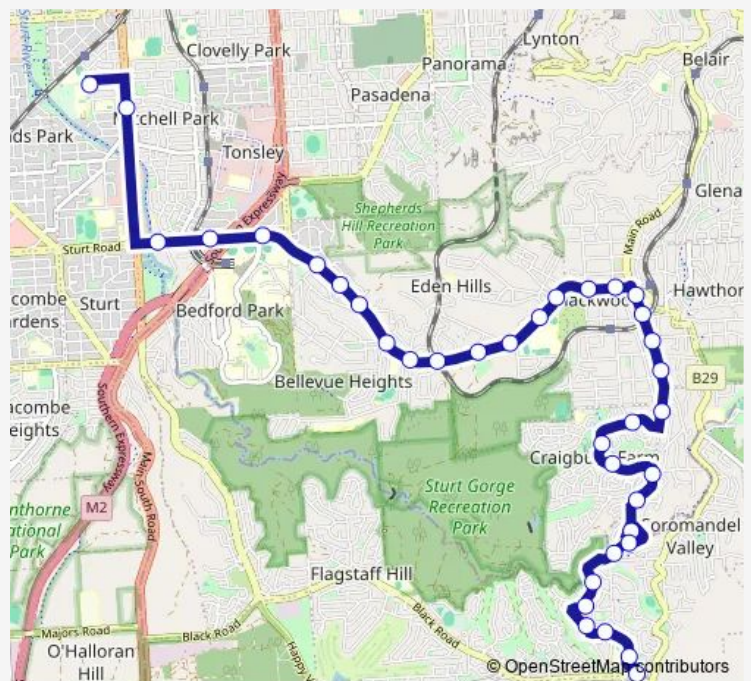

Stop 30A Shepherds Hill Rd - North West side

Stop 30B Shepherds Hill Rd - West side

Stop 30C Shepherds Hill Rd - North side

Stop 31 Shepherds Hill Rd - North side

Stop 32A Coromandel Pde - East side

Stop 33 Coromandel Pde - East side

Stop 34 Coromandel Pde - North East side

Stop 34A Coromandel Pde - North East side

Route schedule

Stop School Westminster School Alison Av — Stop 41 Murrays Hill Rd - East side

Monday	15:43
Tuesday	15:43
Wednesday	15:43
Thursday	15:43
Friday	15:43
Saturday	—
Sunday	—

Route info

Direction: Stop School Westminster School Alison Av

Stops: 36

Trip Duration: 0 hour 35 min

993 — Westminster School to Coromandel Valley

Stop 35 Coromandel Pde - East side

Stop 35A Grand Blvd - South side

Stop 35B Grand Blvd - East side

Stop 35C Grand Blvd - North side

Stop 36 Diosma Dr - East side

Stop 36A Diosma Dr - South East side

Stop 37 Craiglee Dr - North side

Stop 37A Coromandel Pde - South side

Stop 37B Coromandel Pde - South East side