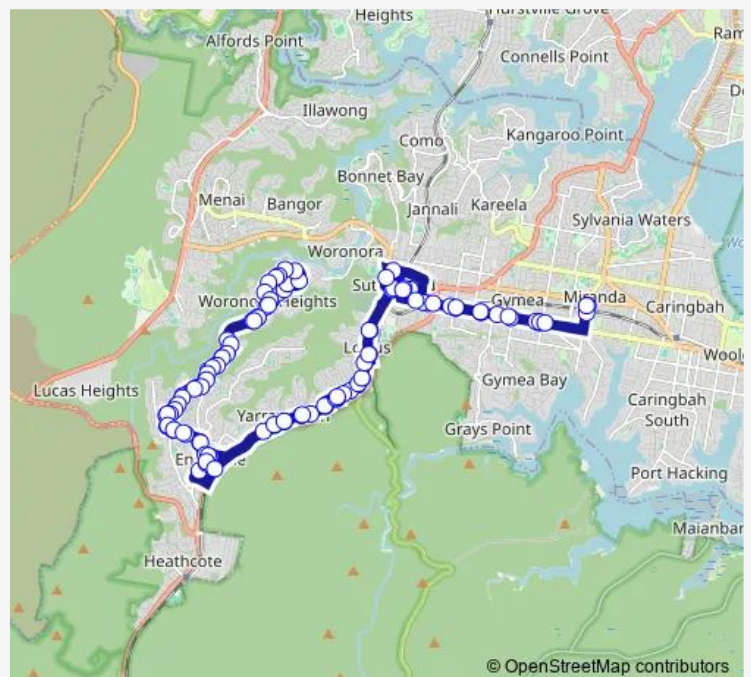

Route schedule

Engadine Station, Station St — Engadine High School, Porter Rd

Monday 07:50

Tuesday 07:50

Wednesday 07:50

Thursday 07:50

Friday 07:50

Saturday —

Sunday —

Route info

Direction: Engadine Station, Station St

Stops: 62

Trip Duration: 0 hour 32 min

993 — Miranda to Woronora Heights (Loop Service)

Bundanoon Rd At Lowry PI

Bundanoon Rd Opp Penguin PI