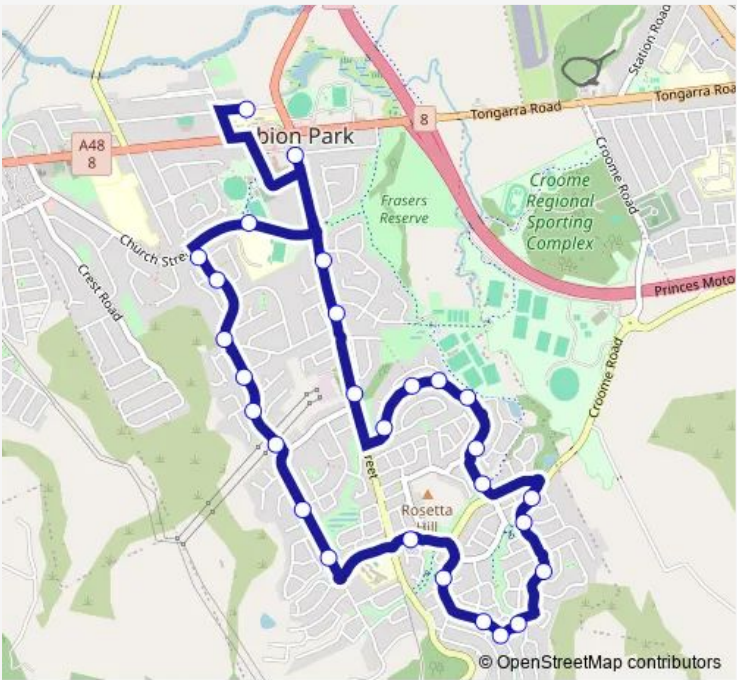

**School Bus S055 Albion Park PS to Terry St opp O'Gorman St**

[Go to website](#)

**Direction**  
 Albion Park Public School, Taylor Rd — Terry St Opp O'Gorman St

28 stops

[Open route schedule](#)

- Albion Park Public School, Taylor Rd
- Terry St After Badgery St
- Terry St After Hughes Dr
- Terry St Opp Daintree Dr
- Burdekin Dr Opp Roper Rd
- Burdekin Dr After Barcoo Cct
- Burdekin Dr At Barcoo Cct
- Burdekin Dr Before Grey St
- Burdekin Dr Before Grey St
- Burdekin Dr Before Stubbs Rd
- Mortlock Dr At Collie Way
- Mortlock Dr At Helena Pl
- Mortlock Dr At Clermont Cres
- Danjera Dr Opp Chinchilla Way
- Esperance Dr Opp Danjera Dr
- Esperance Dr After Molongo St
- Esperance Dr Opp Canning Pl
- Ashburton Dr After Gascoyne St
- Daintree Dr After Ashburton Dr
- Daintree Dr Opp Gloucester Cct

Route schedule  
 Albion Park Public School, Taylor Rd — Terry St Opp O'Gorman St

Monday	15:30
Tuesday	15:30
Wednesday	15:30
Thursday	15:30
Friday	15:30
Saturday	—
Sunday	—

**Route info**

Direction: Albion Park Public School, Taylor Rd

Stops: 28

Trip Duration: 0 hour 20 min

Hillside Dr After Daintree Dr

Hillside Dr At Nepean Pl

Hillside Dr Opp Tallowood St

Hillside Dr After Uphi Rd

Hillside Dr Before Friendship Link

Hillside Dr Opp Scarborough Cct

## Direction

Terry St After Badgery St — Albion Park Public School, Taylor Rd

34 stops

[Open route schedule](#)

Terry St After Badgery St

Terry St After Hughes Dr

Terry St Opp Daintree Dr

Burdekin Dr Opp Roper Rd