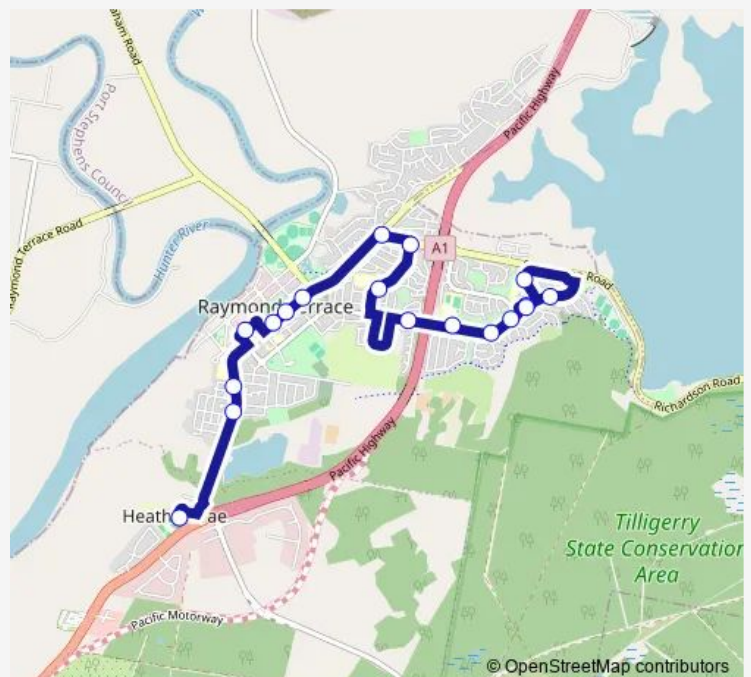

School Bus 0143 Hunter River HS to Sturgeon St

[Go to website](#)

Direction

Hunter River High School, Elkin Av — Benjamin Lee Dr Opp Lakeside Shopping Centre

18 stops

[Open route schedule](#)

- Hunter River High School, Elkin Av
- Adelaide St At Kent St
- Bettles Park, Adelaide St
- Raymond Terrace Shopping Centre, Sturgeon St
- Port Stephens Council, Adelaide St
- Adelaide St Opp Cinema Centre
- Adelaide St After Kangaroo St
- Richardson Rd Opp Raymond Terrace Community Church
- Watt St At Richardson Rd
- Watt St Opp Irrawang Public School (Hail And Ride)
- Mount Hall Rd At Clyde Cct
- Irrawang High School Bus Bay Mt Hall Rd
- Mount Hall Rd At Oldfield Cl
- Mount Hall Rd At Dunn Pl
- Lakeside Shopping Centre, Benjamin Lee Dr
- Grahamstown Public School, Hastings Dr
- Benjamin Lee Dr At Eskdale Dr
- Benjamin Lee Dr Opp Lakeside Shopping Centre

Route schedule

Hunter River High School, Elkin Av — Benjamin Lee Dr Opp Lakeside Shopping Centre

Monday	15:40
Tuesday	15:40
Wednesday	15:40
Thursday	15:40
Friday	15:40
Saturday	—
Sunday	—

Route info

Direction: Hunter River High School, Elkin Av

Stops: 18

Trip Duration: 0 hour 18 min

0143 — Hunter River HS to Sturgeon St

0143 School Bus time schedules and route maps are available in an offline PDF at busmaps.com. Use the busmaps.com website to see live bus times, train schedule or subway schedule, and step-by-step directions for all public transit in Newcastle