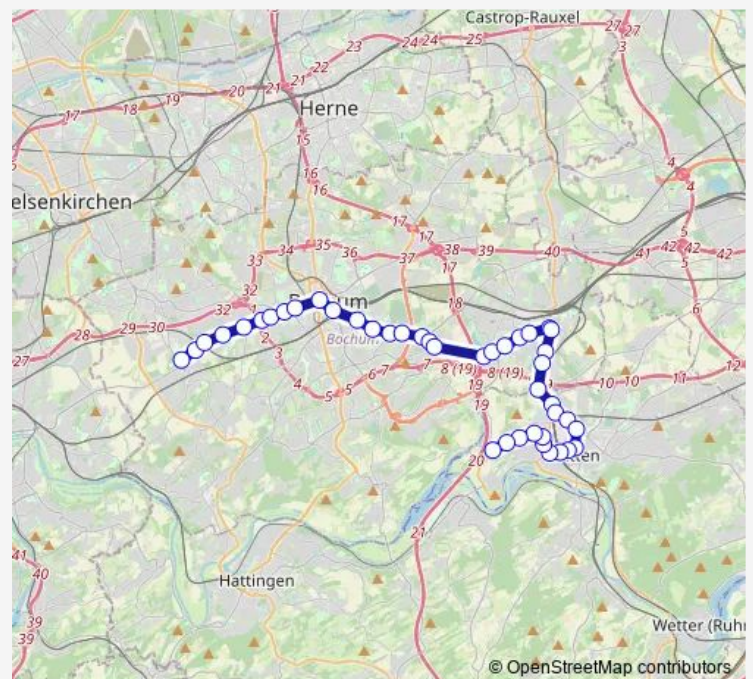

### Route schedule

Bochum Höntrop Kirche — Bochum Langendreer

|           |                           |
|-----------|---------------------------|
| Monday    | 03:49-00:22 <sup>+1</sup> |
| Tuesday   | 03:49-00:22 <sup>+1</sup> |
| Wednesday | 03:49-00:22 <sup>+1</sup> |
| Thursday  | 03:49-00:22 <sup>+1</sup> |
| Friday    | 03:49-00:22 <sup>+1</sup> |
| Saturday  | 04:57-00:22 <sup>+1</sup> |
| Sunday    | 05:57-23:22               |

### Route info

Direction: Bochum Höntrop Kirche

Stops: 25

Trip Duration: 0 hour 34 min

■ 310

BusMaps

Bochum Igelstr.

Bochum Lessing-Schule

## Route info

Direction: Bochum Langendreer

Stops: 25

Trip Duration: 0 hour 35 min

## Route info

Direction: Witten Heven Dorf

Stops: 42

Trip Duration: 1 hour 0 min

Bochum Laer Mitte

Bochum Dannenbaumstr.

Bochum Mettestr.

Bochum Altenbochum Kirche