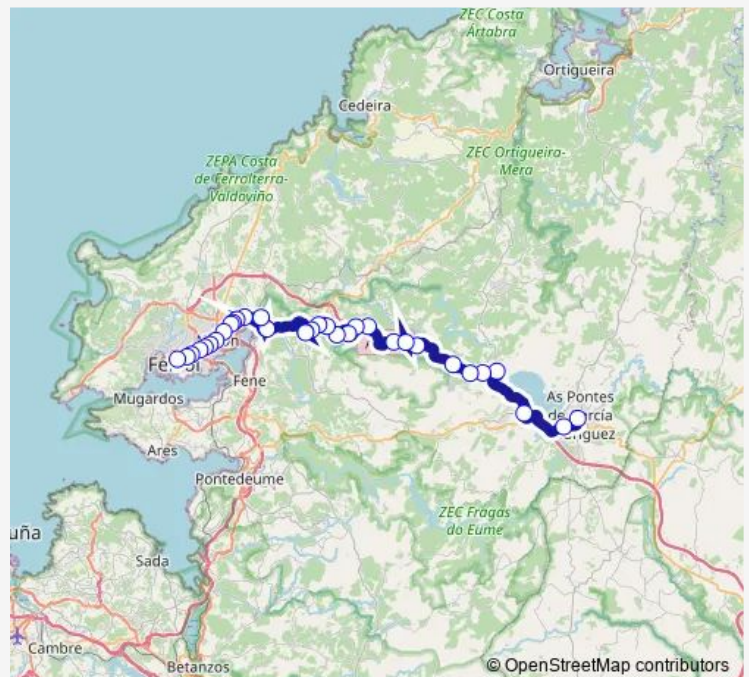

Bus Xg843009 Ferrol E.A.-AS Pontes

[Go to website](#)

Direction

As Pontes — Ferrol E.A.

34 stops

[Open route schedule](#)

As Pontes

O Poboado-Parada de Igrex

As Pontes (Saa)

Espiñaredo

Penaeiriz 2

Penaeiriz

Toca

Lamestra

Igrexafeita 2

Igrexafeita

Campo Labrado

O Chao

Narahío

Fontelo (Igrexa)

Cobeluda

Vista Alegre

Linares-Cruce Pobo

Linares-OS Cobos

Linares-OS Cobos

A Mourela Alta (Pobo)

A Mourela

Route schedule

As Pontes — Ferrol E.A.

Monday 10:05

Tuesday 10:05

Wednesday 10:05

Thursday 10:05

Friday 10:05

Saturday —

Sunday —

Route info

Direction: As Pontes

Stops: 34

Trip Duration: 0 hour 52 min

Xg843009 — Ferrol E.A.-AS Pontes