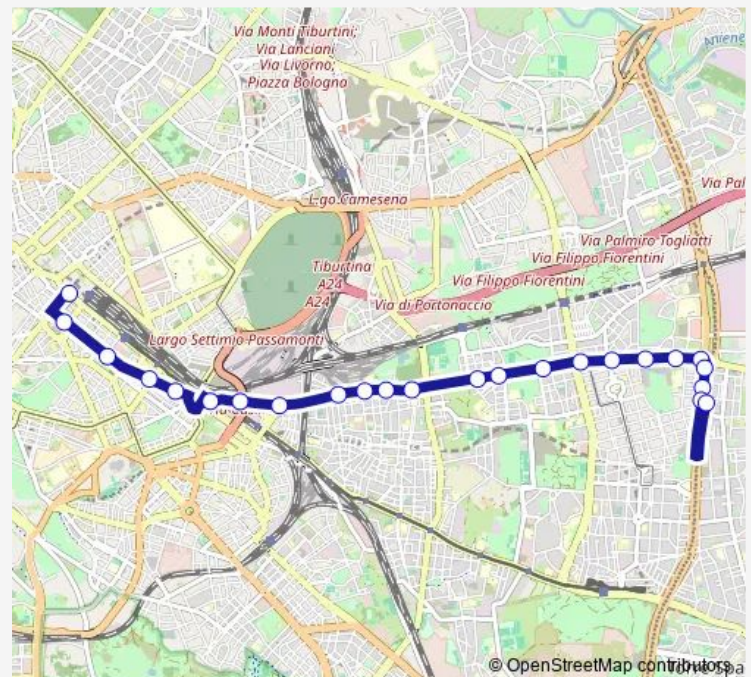

Prenestina/Valente

Prenestina/Larici

Togliatti/Abelie

Route schedule

TERMINI (MA-MB-FS) — Togliatti

Monday	05:27-00:05 ⁺¹
Tuesday	05:27-00:05 ⁺¹
Wednesday	05:27-00:05 ⁺¹
Thursday	05:27-00:05 ⁺¹
Friday	05:27-00:05 ⁺¹
Saturday	05:27-00:05 ⁺¹
Sunday	05:27-00:05 ⁺¹

Route info

Direction: TERMINI (MA-MB-FS)

Stops: 23

Trip Duration: 1 hour 7 min

■ 14BUS

BusMaps

Togliatti

Togliatti

Direction

Togliatti — TERMINI (MA-MB-FS)

20 stops

[Open route schedule](#)

Togliatti

Togliatti/Abelie

Prenestina/Larici

Prenestina/Valente