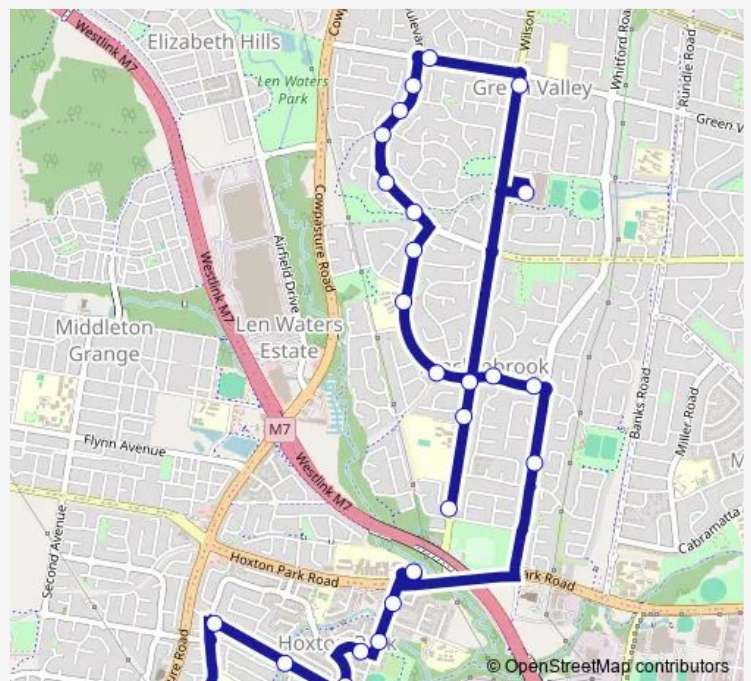

- Wilson Rd At Baldini Pl
- Wilson Rd At Mornington Pl
- Wilson Rd At Hinchinbrook Dr
- Daydream Reserve, Hinchinbrook Dr
- Hinchinbrook Public School, Hinchinbrook Dr
- Hinchinbrook Dr After Keppel Cct
- Lord Howe Dr At Cape Baron Av
- Lord Howe Dr Before Bickerton Av
- Lord Howe Dr At Whitsunday Cct
- Lord Howe Dr At Aukane St
- Lord Howe Dr Opp Coquet Way
- Green Valley Rd After Capricorn Bvd
- Wilson Rd After Green Valley Rd
- The Valley Plaza
- Partridge Av At Penguin Pde
- Partridge Av Opp Hinchinbrook Community Centre
- Whitford Rd Opp Uruguayan Social And Sporting Club
- Good Samaritan College, School Grounds
- First Av Opp Williams Cl
- First Av Opp Windle Av

Route schedule

Wilson Rd At Baldini Pl — Hoxton Park Public School, Pacific Palms Cct

Monday	08:08
Tuesday	08:08
Wednesday	08:08
Thursday	08:08
Friday	08:08
Saturday	—
Sunday	—

Route info

Direction: Wilson Rd At Baldini Pl

Stops: 25

Trip Duration: 0 hour 22 min

9315 — Hinchinbrook to Hoxton Park Public School via Green Valley **BusMaps**

Lismore St At Ballina Cl

Pacific Palms Cct Before Nineteenth Av

Nineteenth Av Opp Coonabarabran Cres

Nineteenth Av Before Pacific Palms Cct

Hoxton Park Public School, Pacific Palms Cct

9315 School Bus time schedules and route maps are available in an offline PDF at busmaps.com. Use the busmaps.com website to see live bus times, train schedule or subway schedule, and step-by-step directions for all public transit in Liverpool