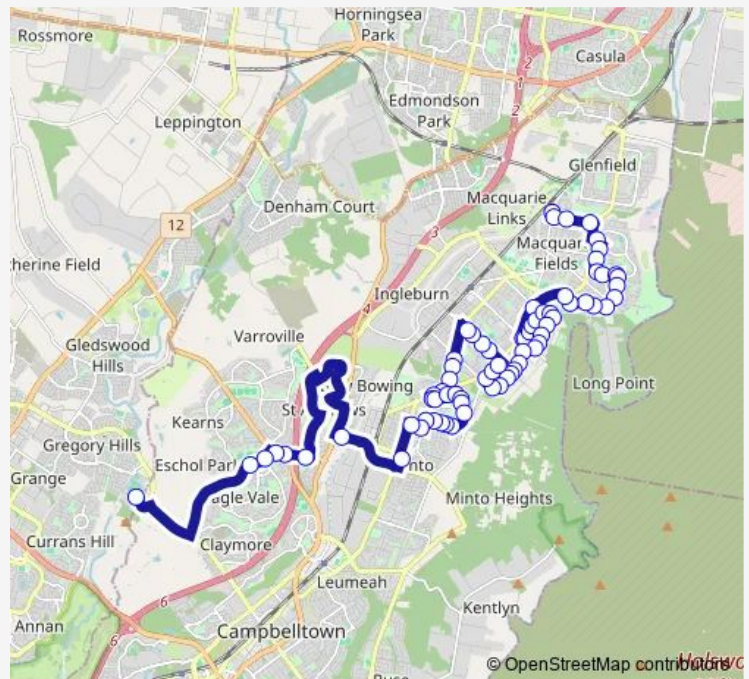

Eucalyptus Dr Opp Wilga Pl

Eucalyptus Dr Opp Evelyn St

Evelyn St After Eucalyptus Dr

Evelyn St At Cestrum Av

Evelyn St After Fifth Av

Evelyn St At Helicia Rd

Evelyn St After Wills Rd

Evelyn St Opp Lantana St

Bensley Reserve, Evelyn St

Hazlett Park, Evelyn St

Harold St After Henderson Rd

Oxford Rd At Bugatti Dr

Bugatti Dr After Oxford Rd

Route schedule

Atchison Rd Before Victoria Rd — St Gregory's College Campbelltown

Monday	07:05
Tuesday	07:05
Wednesday	07:05
Thursday	07:05
Friday	—
Saturday	—
Sunday	—

Route info

Direction: Atchison Rd Before Victoria Rd

Stops: 72

Trip Duration: 0 hour 40 min

3021 — Interline Depot to St Gregory's College

Bugatti Dr At Clement Pl

Bugatti Dr After Abadal Pl

Bugatti Dr Opp Jowett Pl

Bugatti Dr At Delage Pl

Bugatti Dr After Ford Pl

Bugatti Dr At Berliet Pl

Peugeot Dr At Cord Pl

Peugeot Dr After Rambler Pl