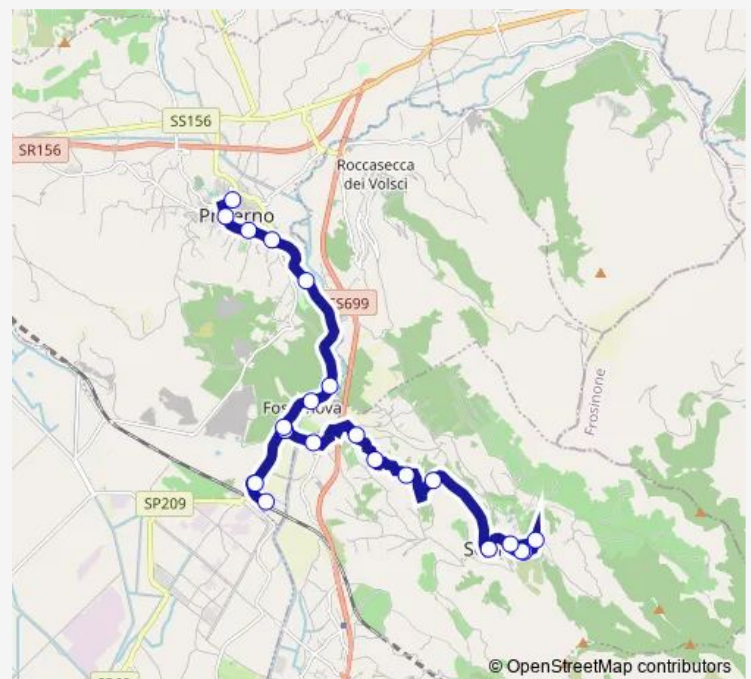

Saturday 08:40-18:25

Sunday —

Route info

Direction: Sonnino | Via Pellegrini Via Arringo # f3825

Stops: 22

Trip Duration: 0 hour 35 min

Sonnino - Priverno # Pv33a

BusMaps