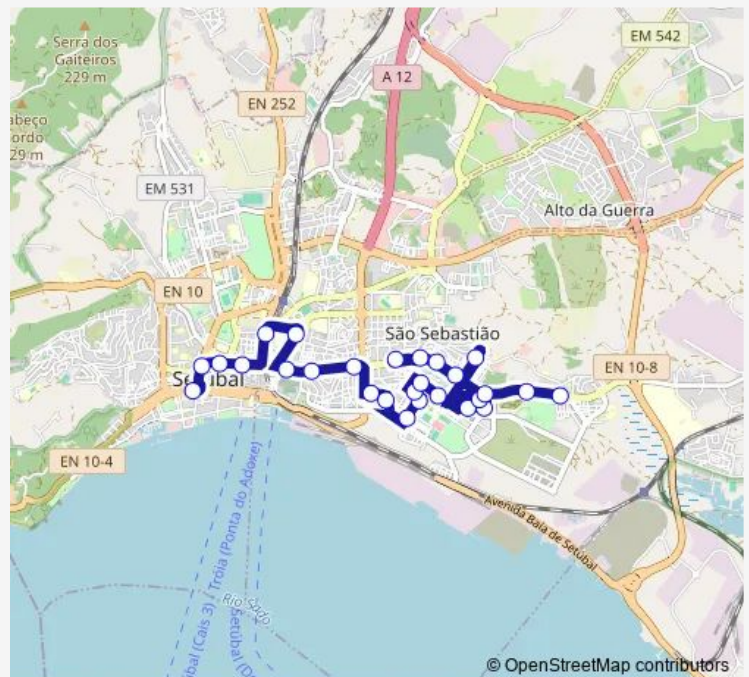

Tuesday —

Wednesday 23:40

Thursday —

Friday —

Saturday 23:40

Sunday 23:40

Route info

Direction: Setúbal (AV Luísa Todi) LGO Jesus

Stops: 27

Trip Duration: 0 hour 30 min

4408 — Manteigadas - Setúbal (Mercado) via Bela Vista **BusMaps**

Setúbal (AV B Jesus Caraça) ESC Lanchoa

Setúbal(AV Bento Jesus Caraça)JD Lanchoa

Setúbal(AV Bento Jesus Caraça 164)

Avenida António Sérgio (Chesetubal)

Setúbal (ESC SEC D Manuel Martins)

Manteigadas

4408 Bus time schedules and route maps are available in an offline PDF at busmaps.com. Use the busmaps.com website to see live bus times, train schedule or subway schedule, and step-by-step directions for all public transit in Setubal