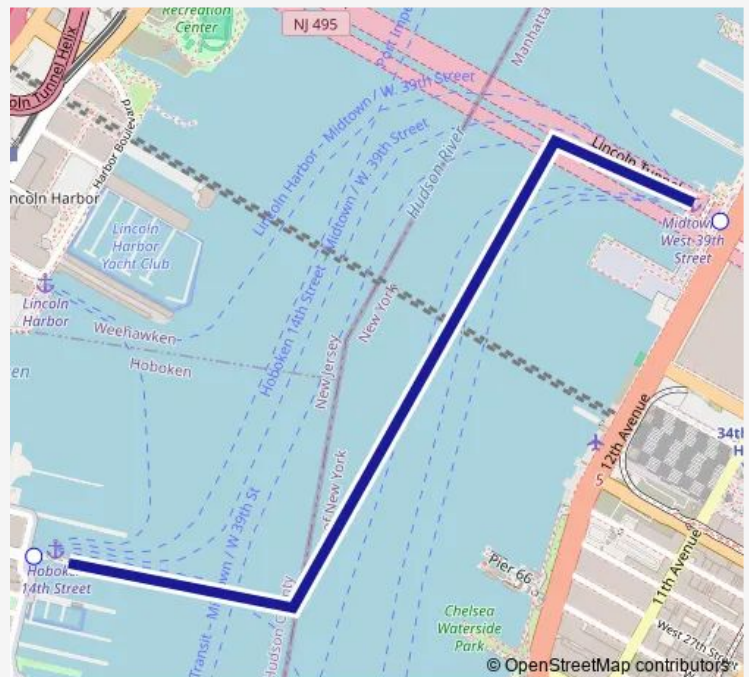

Ferry Hoboken 14th Street and Midtown / W. 39th St.

[Go to website](#)

Direction

Hoboken 14th Street — Midtown / W. 39th St.

2 stops

[Open route schedule](#)

Hoboken 14th Street

Midtown / W. 39th St.

Route schedule

Hoboken 14th Street — Midtown / W. 39th St.

Monday	06:40-21:18
Tuesday	06:40-21:18
Wednesday	06:40-21:18
Thursday	06:40-21:18
Friday	06:40-21:18
Saturday	10:02-00:02 ⁺¹
Sunday	10:02-21:22

Route info

Direction: Hoboken 14th Street

Stops: 2

Trip Duration: 0 hour 8 min

 Hoboken 14th Street and Midtown / W. 39th St.

Direction

Midtown / W. 39th St. — Hoboken 14th Street

2 stops