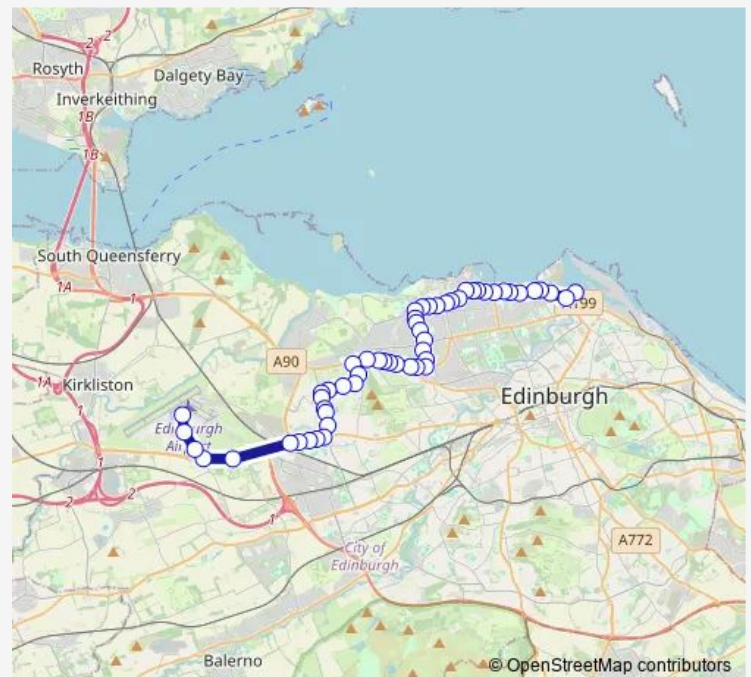

Granton Square

Granton Square

Granton Park Avenue

Royston Mains Road

Royston Mains Street

Caroline Park Grove

Granton Mains East

Edinburgh College

Waterfront Gait

Pennywell Cottages

Craigroyston Community High School

Route schedule

Ocean Terminal — Airport

Monday 03:05

Tuesday 03:05

Wednesday 03:05

Thursday 03:05

Friday 03:05

Saturday 03:05

Sunday 03:05

Route info

Direction: Ocean Terminal

Stops: 54

Trip Duration: 0 hour 40 min

■ N200

Muirhouse Hub

Muirhouse Avenue

Craigroyston Health Centre

Drylaw Parish Church

Drylaw School

Drylaw Avenue

Forthview Terrace