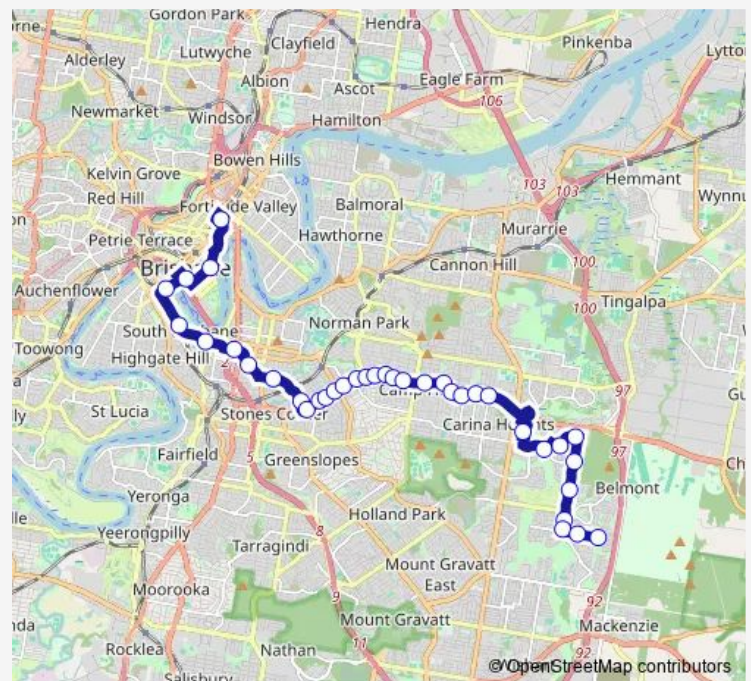

Kingfisher Creek near Norman St

East Leagues

Old Cleveland Rd at Coorparoo West Stop 19

Old Cleveland Rd at Saint Leonards Street Stop 21

Old Cleveland Rd at Macaulay Street Stop 22

Old Cleveland Rd at Coorparoo Stop 23

Old Cleveland Rd at Coorparoo Primary

Old Cleveland Rd at Burke Street Stop 25

Old Cleveland Rd at Kismet Street Stop 26

Old Cleveland Rd at Madeline Street Stop 27

Old Cleveland Rd at Dorothy Lane Stop 28

Old Cleveland Rd at Pampling Street Stop 29

Old Cleveland Rd at Camp Hill

Route schedule

Wickham Street Stop 225 near Little St — Cribb Road at Cribb Road East

Monday	—
Tuesday	—
Wednesday	—
Thursday	—
Friday	—
Saturday	00:43-04:43
Sunday	00:43-04:43

Route info

Direction: Wickham Street Stop 225 near Little St

Stops: 37

Trip Duration: 0 hour 46 min

N200 — Valley - Carindale Heights Nightlink

Old Cleveland Rd at Camp Hill Primary

Old Cleveland Rd at Orwell Street Stop 33