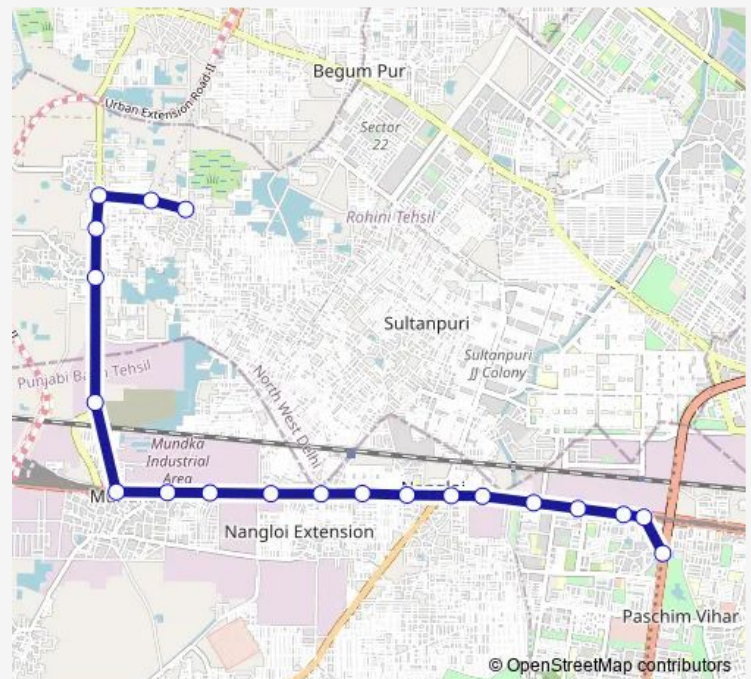

Swarn Park

Mundka Village Crossing

Mundka Village Metro Station

Mundka Railway Station

Rani Khera Village

Rani Khera School / Bhagya Vihar

Mubarak Pur Crossing

Mubarakpur School

Mubarakpur Dabas

Route schedule

Peera Garhi Depot — Mubarakpur Dabas

Monday 19:18-23:06

Tuesday 19:18-23:06

Wednesday 19:18-23:06

Thursday 19:18-23:06

Friday 19:18-23:06

Saturday 19:18-23:06

Sunday 19:18-23:06

Route info

Direction: Peera Garhi Depot

Stops: 20

Trip Duration: 0 hour 43 min

■ 991astlup

BusMaps