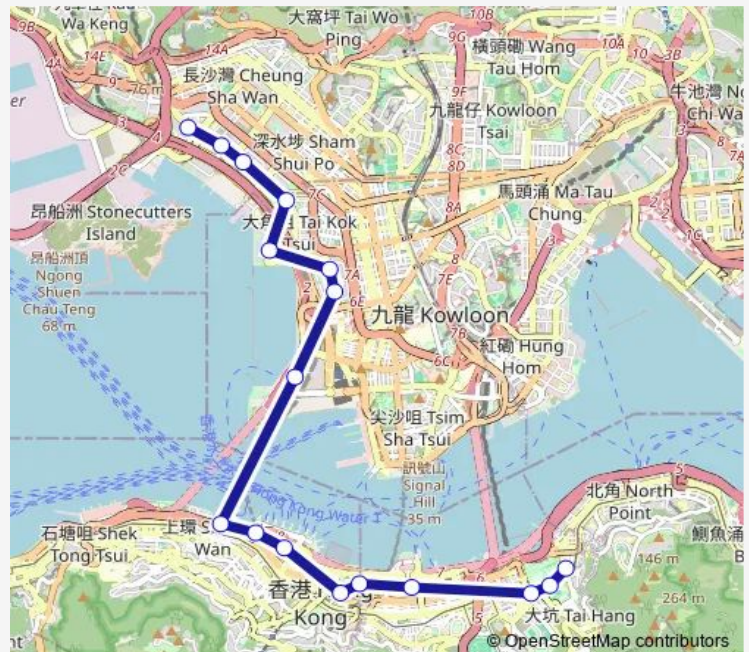

[Ctb] Harbour Building, Pier Road[[Kmb+Ctb] Harbour Building/
Harbour Building, Pier Road[[Kmb] Harbour Building

Route schedule

[Ctb] HOI LAI Estate[[Kmb+Ctb] HOI LAI Estate BUS Terminus/
Hoi LAI Estate — [Ctb] TIN HAU Station[[Kmb+Ctb] Causeway BAY (TIN HAU) BUS Terminus/
Tin HAU Station[[Kmb] Causeway BAY (TIN HAU) BUS Terminus

Monday	08:35
Tuesday	08:35
Wednesday	08:35
Thursday	08:35
Friday	08:35
Saturday	—
Sunday	—

Route info

Direction: [Ctb] HOI LAI Estate[[Kmb+Ctb] HOI LAI Estate BUS Terminus/
Hoi LAI Estate

Stops: 17

Trip Duration: 0 hour 56 min