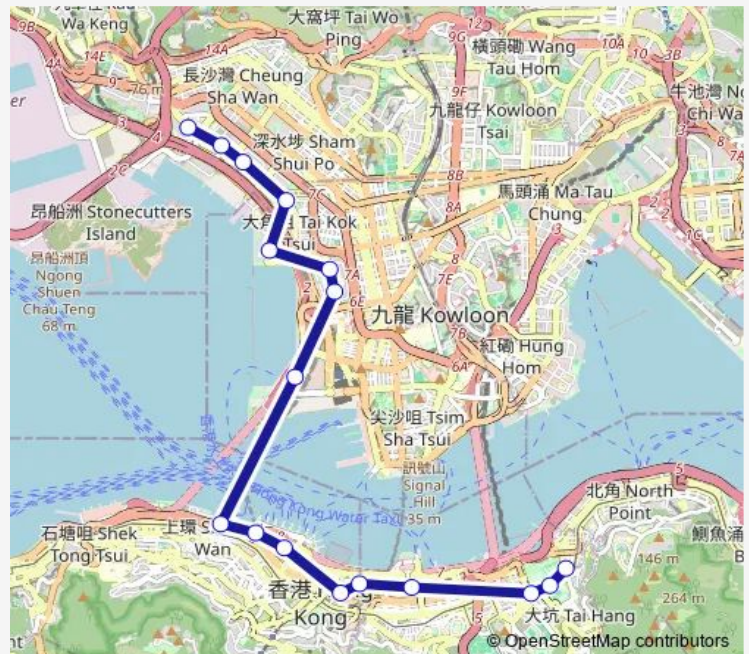

[Ctb] Harbour Building, Pier Road[[Kmb+Ctb] Harbour Building/
Harbour Building, Pier Road[[Kmb] Harbour Building

Route schedule

[Ctb] HOI LAI Estate[[Kmb+Ctb] HOI LAI Estate BUS Terminus/
Hoi LAI Estate — [Ctb] TIN HAU Station[[Kmb+Ctb] Causeway BAY (TIN HAU) BUS Terminus/
Tin HAU Station[[Kmb] Causeway BAY (TIN HAU) BUS Terminus

Monday	08:35
Tuesday	08:35
Wednesday	08:35
Thursday	08:35
Friday	08:35
Saturday	—
Sunday	—

Route info

Direction: [Ctb] HOI LAI Estate[[Kmb+Ctb] HOI LAI Estate BUS Terminus/
Hoi LAI Estate

Stops: 17

Trip Duration: 0 hour 55 min