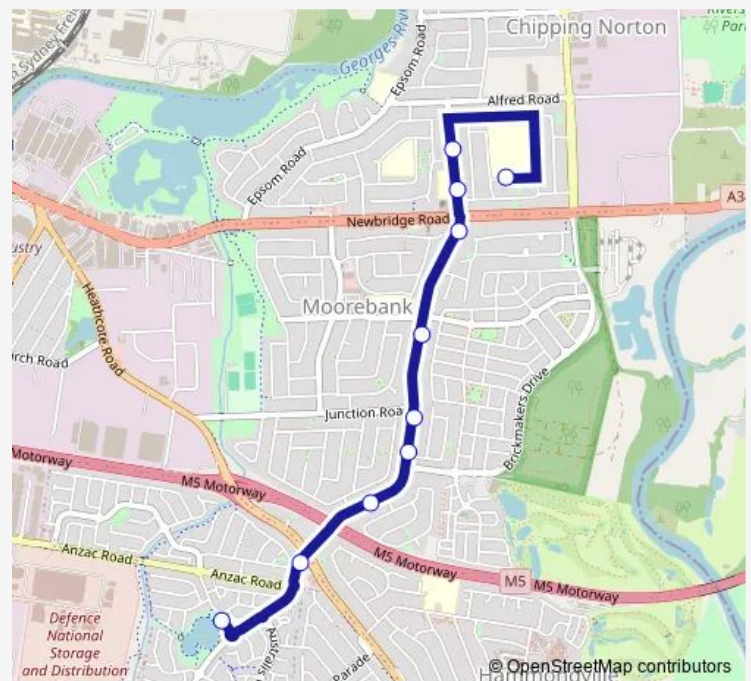

School Bus S542 Moorebank High School to Wattle Grove

[Go to website](#)

Direction

Moorebank High School, Boolarong Av — Lakeside Park, Delfin Dr

10 stops

[Open route schedule](#)

Moorebank High School, Boolarong Av

Nuwarra Rd Opp Osborne St

Nuwarra Rd Opp St Joseph's Primary School

Nuwarra Rd After Newbridge Rd

Nuwarra Rd After Maddecks Av

Nuwarra Rd Opp Junction Rd

Nuwarra Rd At Malinya Cres

Nuwarra Rd After Marshall Av

Wattle Grove Dr At Heathcote Rd

Lakeside Park, Delfin Dr

Route schedule

Moorebank High School, Boolarong Av — Lakeside Park, Delfin Dr

Monday 15:10

Tuesday 14:40

Wednesday 14:40

Thursday 15:10

Friday 15:10

Saturday —

Sunday —

Route info

Direction: Moorebank High School, Boolarong Av

Stops: 10

Trip Duration: 0 hour 22 min

S542 — Moorebank High School to Wattle Grove