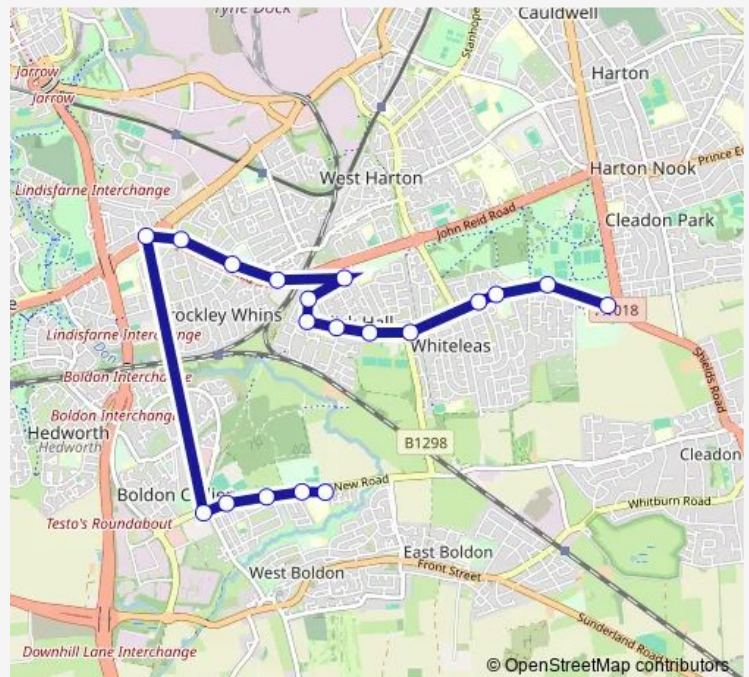

Bus S542 Falmouth Drive - Boldon Comp

[Go to website](#)

Direction

Boldon School — South Shields Community School

19 stops

[Open route schedule](#)

Boldon School

New Road-School

New Road-Ernest Street

New Road-John Street

Hubert Street - Asda

South Leam

John Reid Road-Newcastle Road

John Reid Road-Perth Avenue

South Shields Crematorium

Sheridan Road - Chesterton Rd

Sheridan Road-Kingsley Avenue

Galsworthy Road-Sheridan Road

Galsworthy Road-Bunyan Avenue

Galsworthy Road-Chesterton Road

Galsworthy Road-Benton Road

Nevinson Avenue-Gainsborough Avenue

Nevinson Avenue - Moreland Road

Nevinson Avenue-Tarragon Way

South Shields Community School

Route schedule

Boldon School — South Shields Community School

Monday 15:25

Tuesday 15:25

Wednesday 15:25

Thursday 15:25

Friday 15:25

Saturday —

Sunday —

Route info

Direction: Boldon School

Stops: 19

Trip Duration: 0 hour 33 min

■ S542 — Falmouth Drive - Boldon Comp