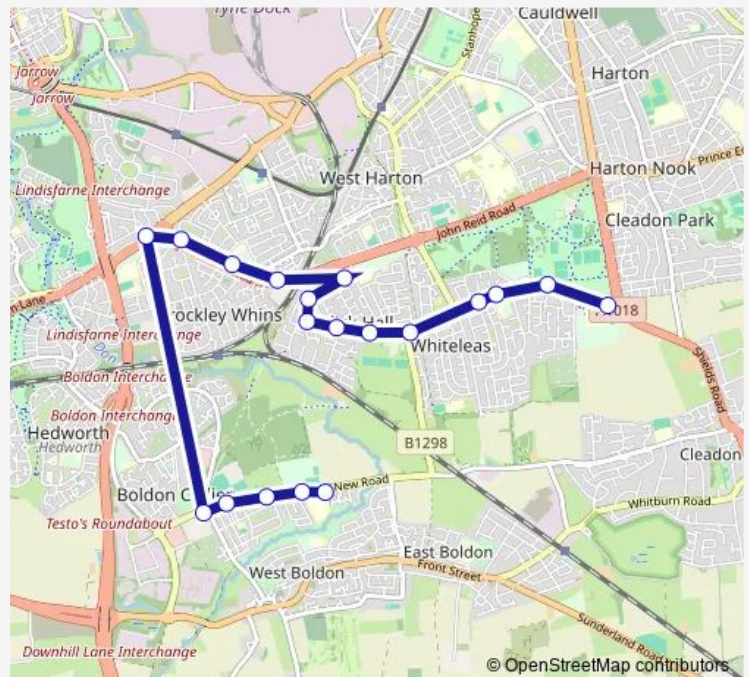

Bus S542 Falmouth Drive - Boldon Comp

[Go to website](#)

Direction

Boldon School — South Shields Community School

19 stops

[Open route schedule](#)

Boldon School

New Road-School

New Road-Ernest Street

New Road-John Street

Hubert Street - Asda

South Leam

John Reid Road-Newcastle Road

John Reid Road-Perth Avenue

South Shields Crematorium

Sheridan Road - Chesterton Rd

Sheridan Road-Kingsley Avenue

Galsworthy Road-Sheridan Road

Galsworthy Road-Bunyan Avenue

Galsworthy Road-Chesterton Road

Galsworthy Road-Benton Road

Nevinson Avenue-Gainsborough Avenue

Nevinson Avenue - Moreland Road

Nevinson Avenue-Tarragon Way

South Shields Community School

Route schedule

Boldon School — South Shields Community School

Monday 15:25

Tuesday 15:25

Wednesday 15:25

Thursday 15:25

Friday 15:25

Saturday —

Sunday —

Route info

Direction: Boldon School

Stops: 19

Trip Duration: 0 hour 33 min

■ S542 — Falmouth Drive - Boldon Comp