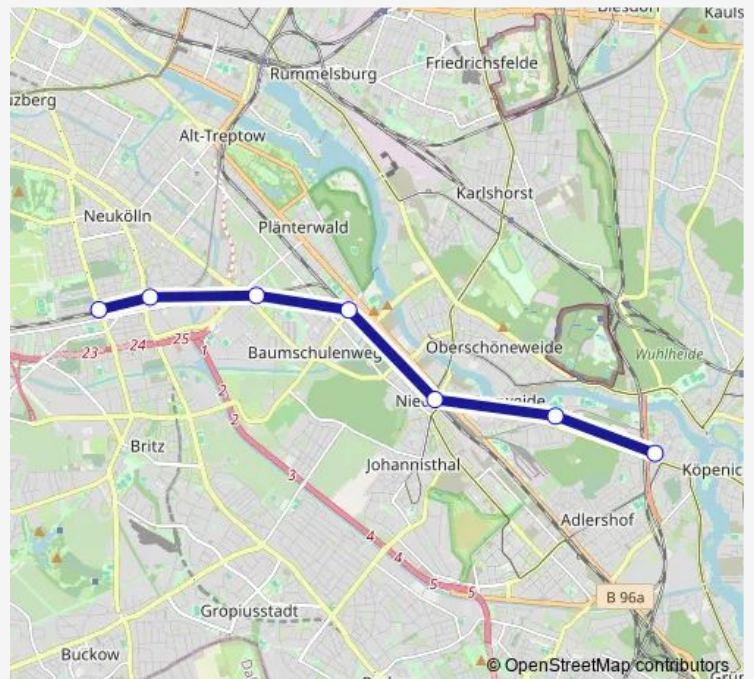

Rail S47

[Go to website](#)

Direction

S+U Hermannstr. — S Spindlersfeld

7 stops

[Open route schedule](#)

S+U Hermannstr.

S+U Neukölln

S Köllnische Heide

S Baumschulenweg

S Schöneweide Bhf

S Oberspree

S Spindlersfeld

Route schedule

S+U Hermannstr. — S Spindlersfeld

Monday	04:59-01:20 ⁺¹
Tuesday	04:59-01:20 ⁺¹
Wednesday	04:59-01:24 ⁺¹
Thursday	04:59-01:20 ⁺¹
Friday	04:59-02:50 ⁺¹
Saturday	03:20-02:50 ⁺¹
Sunday	03:20-01:20 ⁺¹

Route info

Direction: S+U Hermannstr.

Stops: 7

Trip Duration: 0 hour 18 min

■ S47

Direction

S Spindlersfeld — S Schöneeweide Bhf

3 stops

Route info

Direction: S Spindlersfeld

Stops: 3

Trip Duration: 0 hour 6 min

Direction

S+U Hermannstr. — S Spindlersfeld

7 stops

[Open route schedule](#)