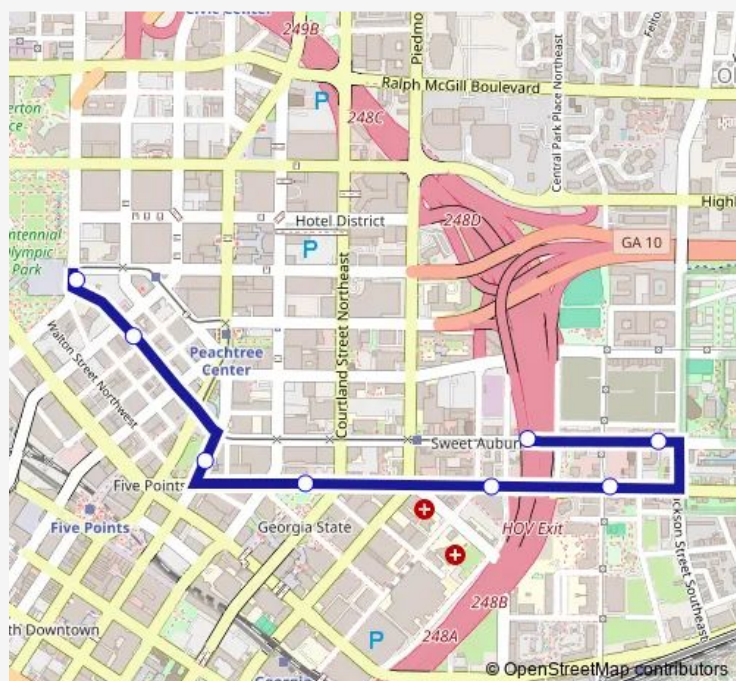

### Direction

CENTENNIAL OLYMPIC PARK — DOBBS PLAZA

8 stops

[Open route schedule](#)

CENTENNIAL OLYMPIC PARK

LUCKIE ST @ CONE ST

PARK PLACE

HURT PARK

### Route schedule

CENTENNIAL OLYMPIC PARK — DOBBS PLAZA

Monday 08:33-23:03

Tuesday 08:33-23:03

Wednesday 08:33-23:03

Thursday 08:33-23:03

Friday 08:33-23:03

Saturday 08:33-23:03

### Route info

Direction: CENTENNIAL OLYMPIC PARK

Stops: 8

Trip Duration: 0 hour 14 min

ATLSC — Atlanta Streetcar

**Direction**

DOBBS PLAZA — CENTENNIAL OLYMPIC PARK

6 stops

[Open route schedule](#)

DOBBS PLAZA

AUBURN AVE @ PIEDMONT AVE

WOODRUFF PARK

PEACHTREE CENTER STATION

CARNEGIE WAY @ TED TURNER DR

CENTENNIAL OLYMPIC PARK