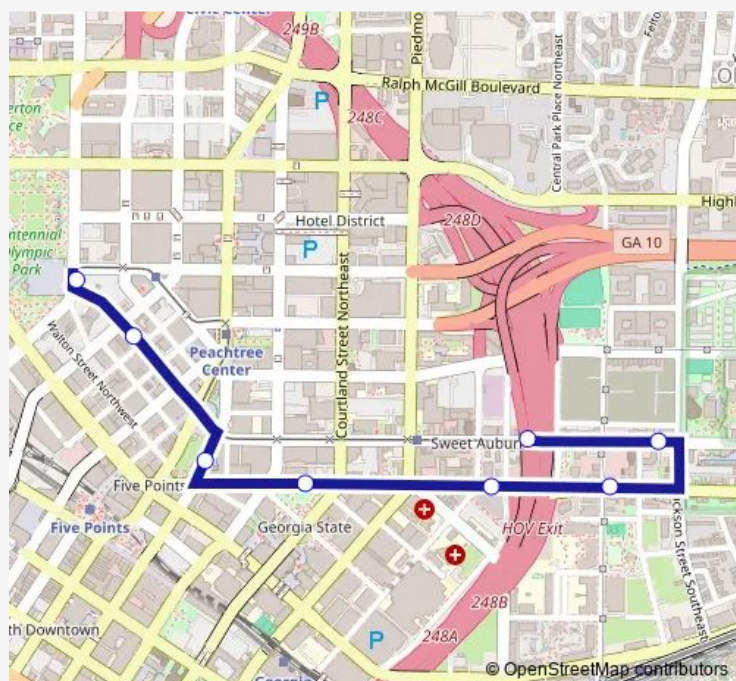

Park Place

Hurt Park

Sweet Auburn Market

Edgewood AVE @ Hilliard St

King Historic District

Dobbs Plaza

Route schedule

Centennial Olympic Park — Dobbs Plaza

Monday 08:33-23:03

Tuesday 08:33-23:03

Wednesday 08:33-23:03

Thursday 08:33-23:03

Friday 08:33-23:03

Saturday 08:33-23:03

Sunday 08:33-23:03

Route info

Direction: Centennial Olympic Park

Stops: 8

Trip Duration: 0 hour 14 min

Atlsc — Atlanta Streetcar

Direction

Dobbs Plaza — Centennial Olympic Park

6 stops

[Open route schedule](#)

Dobbs Plaza

Auburn AVE @ Piedmont Ave

Woodruff Park

Peachtree Center Station

Carnegie WAY @ TED Turner Dr

Centennial Olympic Park

Route schedule

Dobbs Plaza — Centennial Olympic Park