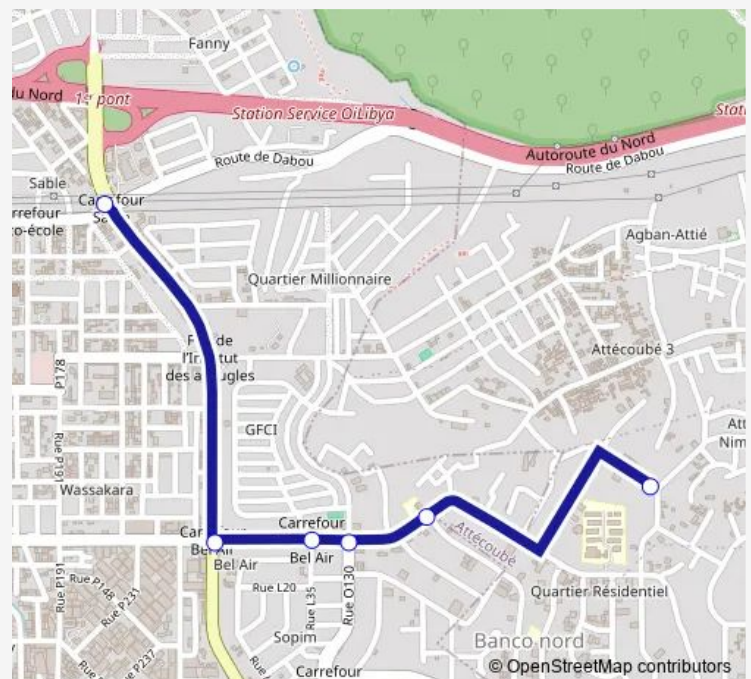

### Route schedule

Sable — Millionnaire Antenne

Monday	06:00
Tuesday	06:00
Wednesday	06:00
Thursday	06:00
Friday	06:00
Saturday	06:00
Sunday	06:00

### Route info

Direction: Sable

Stops: 6

Trip Duration: 0 hour 25 min

Bus woro woro : Sable nouveau goudron ↔ Millionnaire Antenne

## Direction

Millionnaire Antenne — Sable

7 stops

[Open route schedule](#)

Millionnaire Antenne

Carrefour Gecos-Formation

Carrefour Pitch

Bel Air

## Route schedule

Millionnaire Antenne — Sable

Monday	06:00
Tuesday	06:00
Wednesday	06:00
Thursday	06:00
Friday	06:00
Saturday	06:00
Sunday	06:00