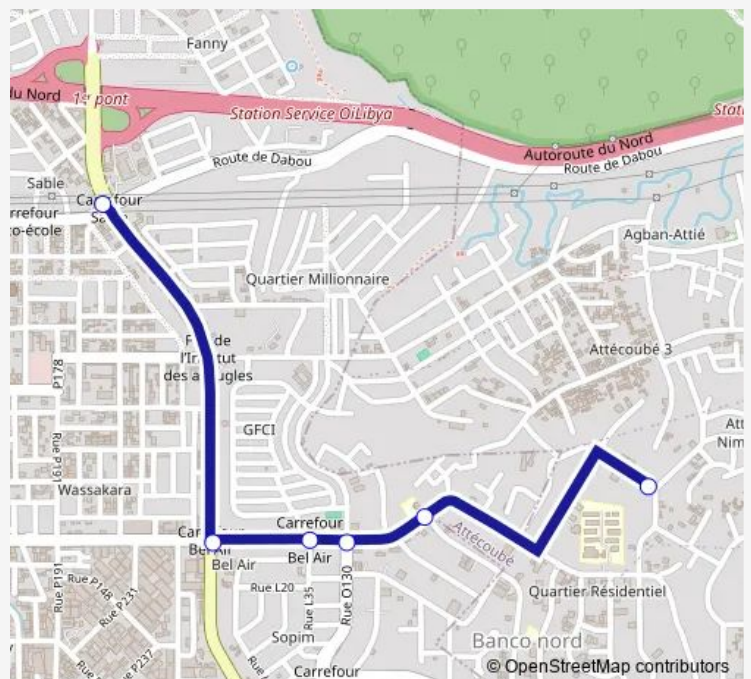

### Route schedule

Sable — Millionnaire Antenne

Monday	06:00
Tuesday	06:00
Wednesday	06:00
Thursday	06:00
Friday	06:00
Saturday	06:00
Sunday	06:00

### Route info

Direction: Sable

Stops: 6

Trip Duration: 0 hour 25 min

**■** woro woro : Sable nouveau goudron ↔ Millionnaire Antenne

## Direction

Millionnaire Antenne — Sable

7 stops

[Open route schedule](#)

Millionnaire Antenne

Carrefour Gecos-Formation

Carrefour Pitch

Bel Air

## Route schedule

Millionnaire Antenne — Sable

Monday	06:00
Tuesday	06:00
Wednesday	06:00
Thursday	06:00
Friday	06:00
Saturday	06:00
Sunday	06:00